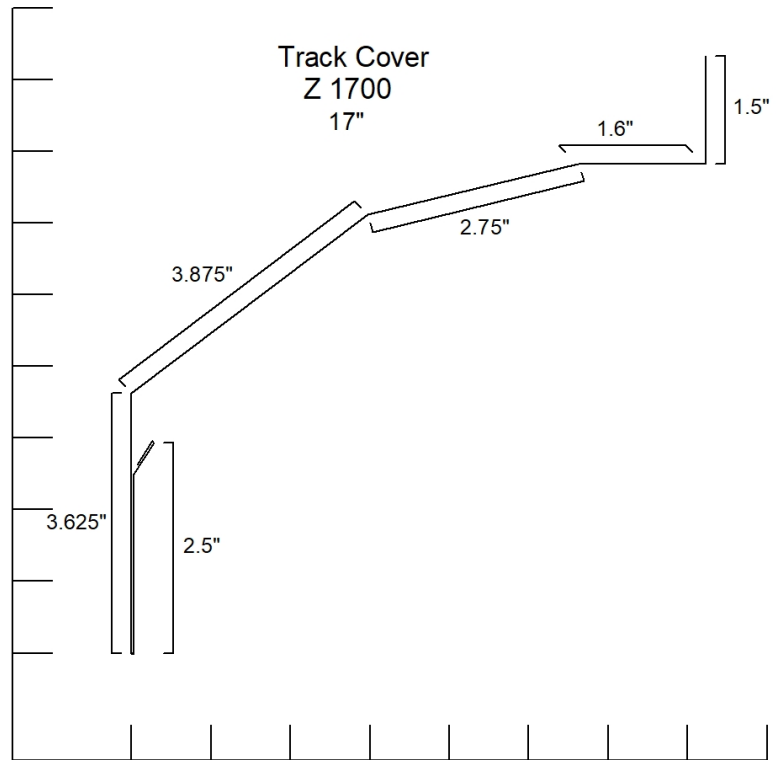

Fake Eave w/ Stri
Z 1304
4.5"

**J Channel
Z 1500
4.5" to 5.25"**

F Channel
Z 1571
7"

Mitre Divider

Z 1595

7"

Mitre Divider
Z 1596
5.25"

Bottom Rail Cover
Z 1710
7.5"

Female Rail Cover
Z 1711
3.375"

Track Board Cover Outside Opening
Z 1741
Any

Track Board Cover Outside Opening
Z1742
Any

Slider Door Jamb Cover
Z 1743
Any