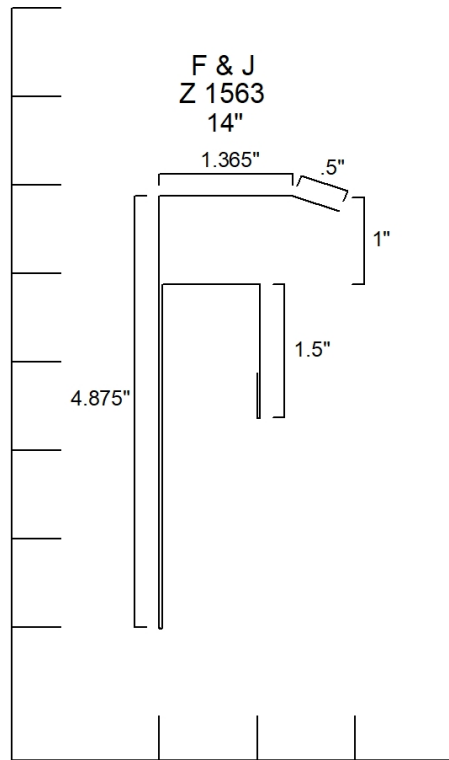

Fake Eave w/ Stri
Z 1304
4.5"

**J Channel
Z 1500
4.5" to 5.25"**

F Channel
Z 1571
7"

Mitre Divider

Z 1595

7"

Mitre Divider
Z 1596
5.25"

Bottom Rail Cover
Z 1710
7.5"

Female Rail Cover
Z 1711
3.375"

Track Board Cover Outside Opening
Z 1741
Any

Track Board Cover Outside Opening
Z1742
Any

Slider Door Jamb Cover
Z 1743
Any