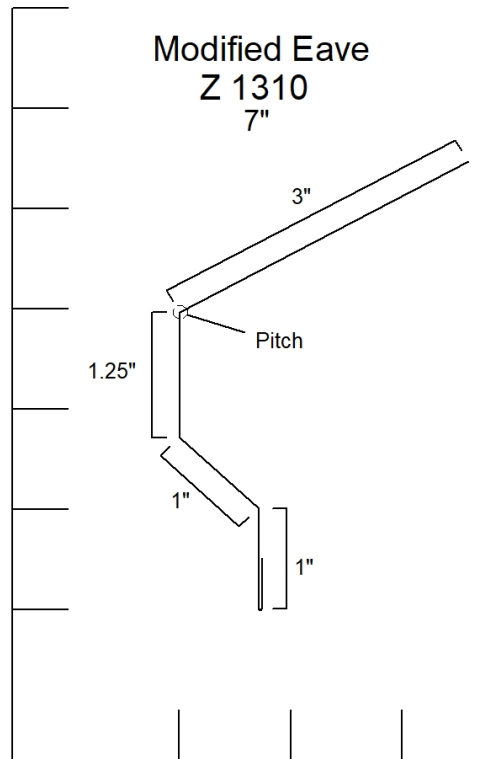

Fake Eave w/ Stri
Z 1304
4.5"

**J Channel
Z 1500
4.5" to 5.25"**

F Channel
Z 1571
7"

Mitre Divider

Z 1595

7"

Mitre Divider
Z 1596
5.25"

Bottom Rail Cover
Z 1710
7.5"

Female Rail Cover
Z 1711
3.375"

Track Board Cover Outside Opening
Z 1741
Any

Track Board Cover Outside Opening
Z1742
Any

Slider Door Jamb Cover
Z 1743
Any