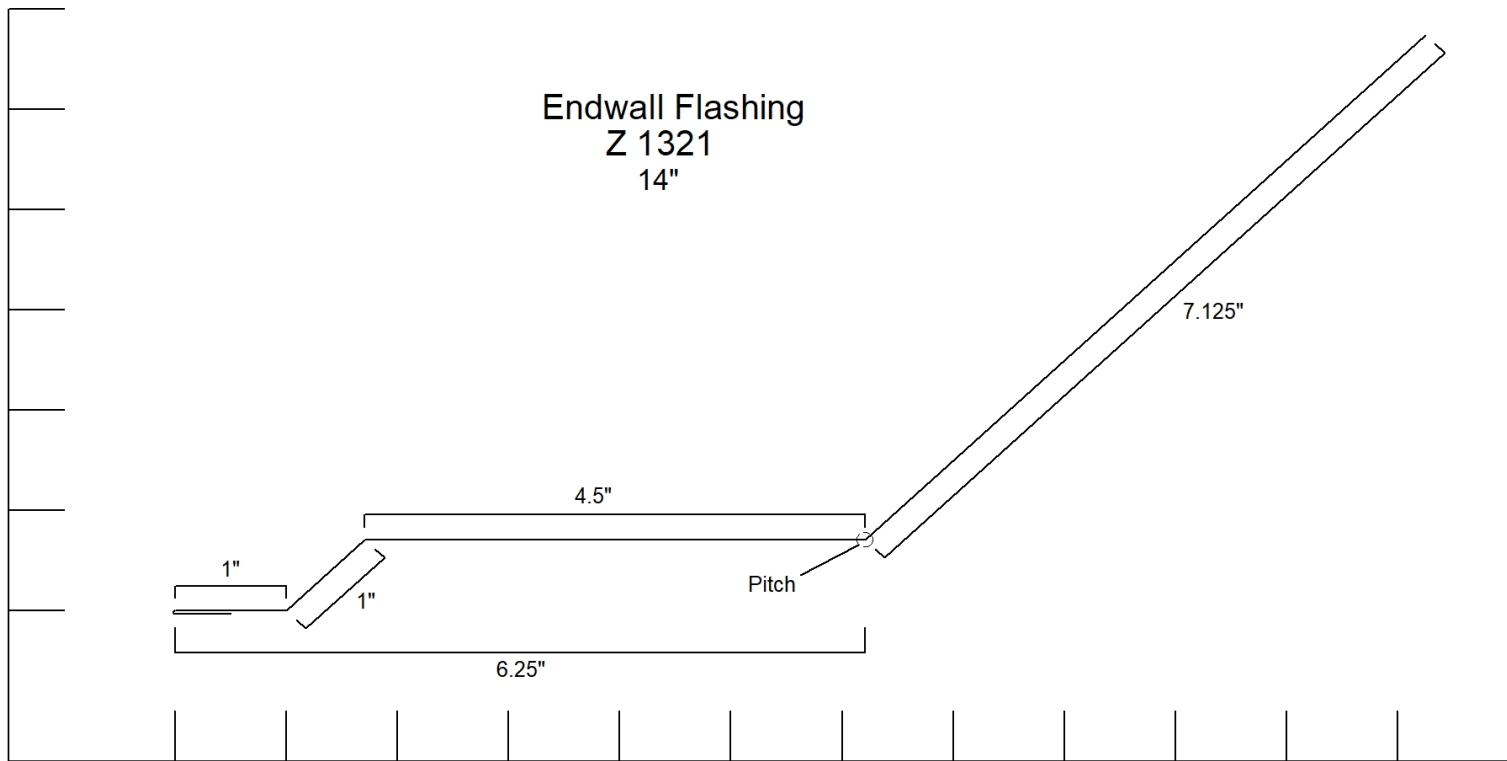

Fake Eave w/ Stri
Z 1304
4.5"

**J Channel
Z 1500
4.5" to 5.25"**

F Channel
Z 1571
7"

Mitre Divider

Z 1595

7"

Mitre Divider
Z 1596
5.25"

Bottom Rail Cover
Z 1710
7.5"

Female Rail Cover
Z 1711
3.375"

Track Board Cover Outside Opening
Z 1741
Any

Track Board Cover Outside Opening
Z1742
Any

Slider Door Jamb Cover
Z 1743
Any