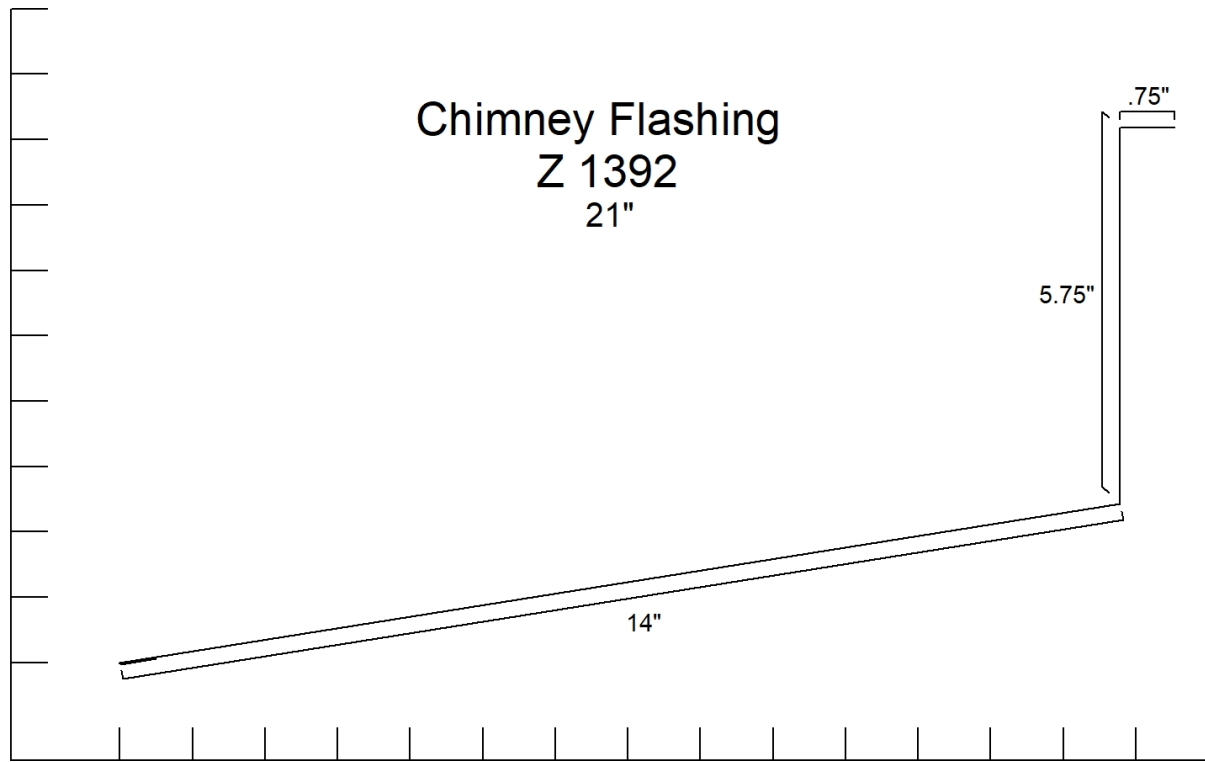

Fake Eave w/ Stri
Z 1304
4.5"

**J Channel
Z 1500
4.5" to 5.25"**

F Channel
Z 1571
7"

Mitre Divider

Z 1595

7"

Mitre Divider
Z 1596
5.25"

Bottom Rail Cover
Z 1710
7.5"