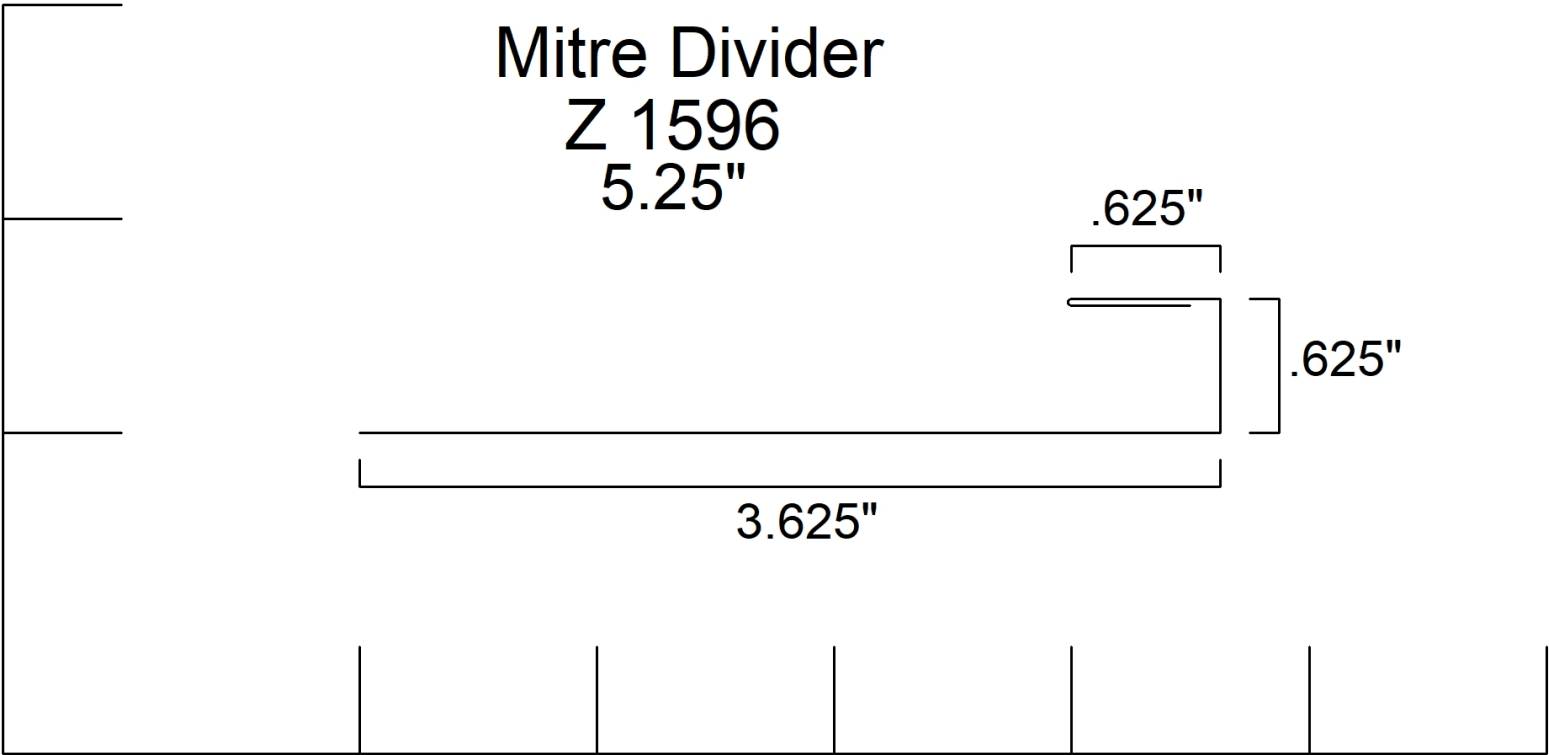

Fake Eave w/ Stri
Z 1304
4.5"

**J Channel
Z 1500
4.5" to 5.25"**

F Channel
Z 1571
7"

Mitre Divider

Z 1595

7"

Mitre Divider
Z 1596
5.25"

Bottom Rail Cover
Z 1710
7.5"

Female Rail Cover
Z 1711
3.375"

Track Board Cover Outside Opening
Z 1741
Any

Track Board Cover Outside Opening
Z1742
Any

Slider Door Jamb Cover
Z 1743
Any