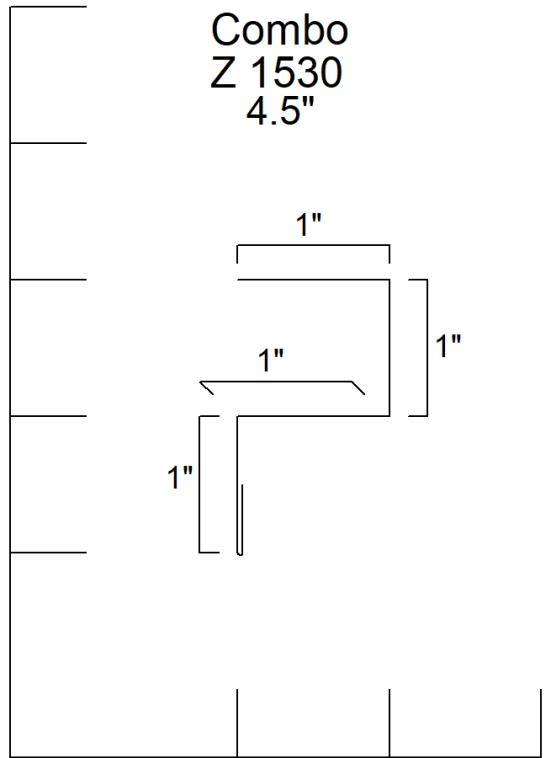

Fake Eave w/ Stri
Z 1304
4.5"

**J Channel
Z 1500
4.5" to 5.25"**

F Channel
Z 1571
7"

Mitre Divider

Z 1595

7"

Mitre Divider
Z 1596
5.25"

Bottom Rail Cover
Z 1710
7.5"

Female Rail Cover
Z 1711
3.375"

Track Board Cover Outside Opening
Z 1741
Any

Track Board Cover Outside Opening
Z1742
Any

Slider Door Jamb Cover
Z 1743
Any