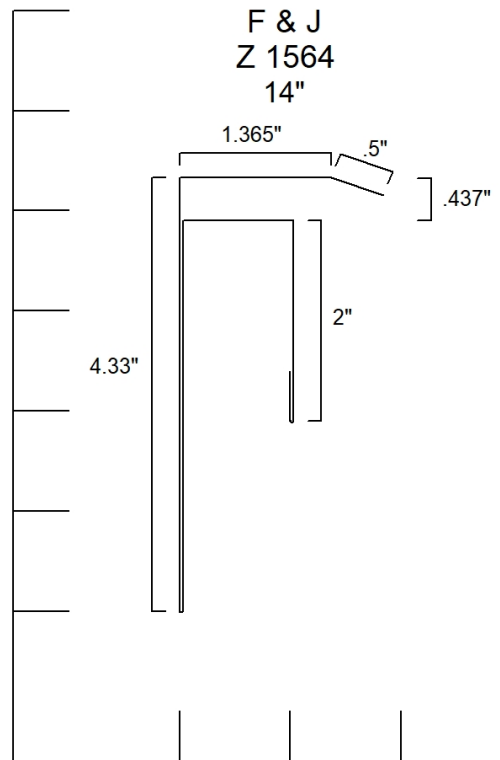

Fake Eave w/ Stri
Z 1304
4.5"

**J Channel
Z 1500
4.5" to 5.25"**

F Channel
Z 1571
7"

Mitre Divider

Z 1595

7"

Mitre Divider
Z 1596
5.25"

Bottom Rail Cover
Z 1710
7.5"

Female Rail Cover
Z 1711
3.375"

Track Board Cover Outside Opening
Z 1741
Any

Track Board Cover Outside Opening
Z1742
Any

Slider Door Jamb Cover
Z 1743
Any