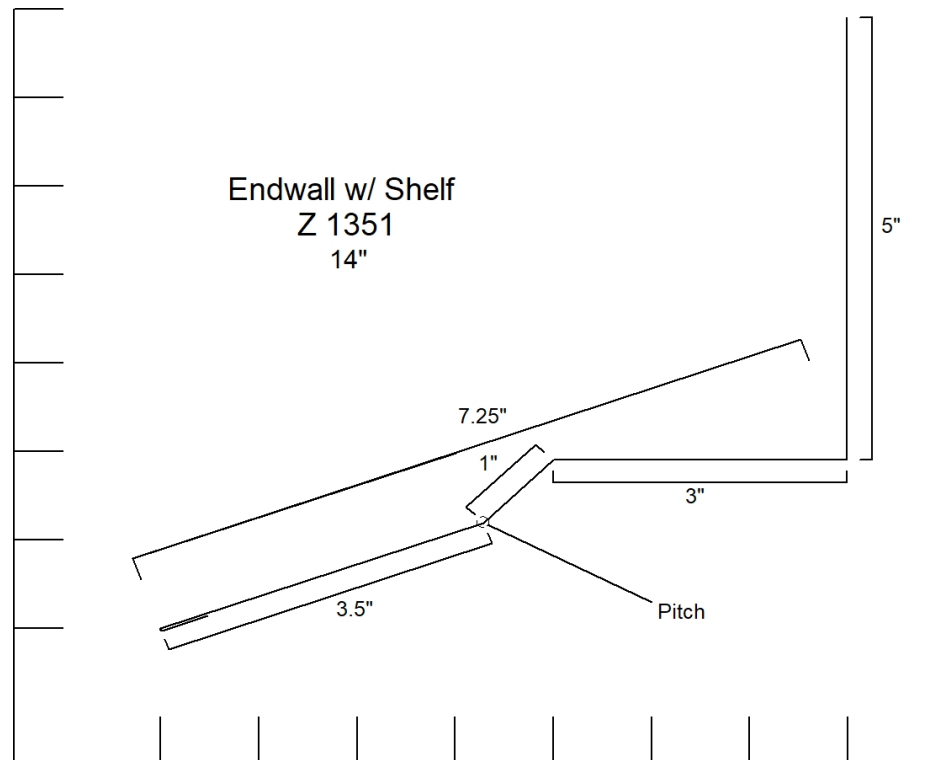

Fake Eave w/ Stri
Z 1304
4.5"

**J Channel
Z 1500
4.5" to 5.25"**

F Channel
Z 1571
7"

Mitre Divider

Z 1595

7"

Mitre Divider
Z 1596
5.25"

Bottom Rail Cover
Z 1710
7.5"

Female Rail Cover
Z 1711
3.375"

Track Board Cover Outside Opening
Z 1741
Any

Track Board Cover Outside Opening
Z1742
Any

Slider Door Jamb Cover
Z 1743
Any