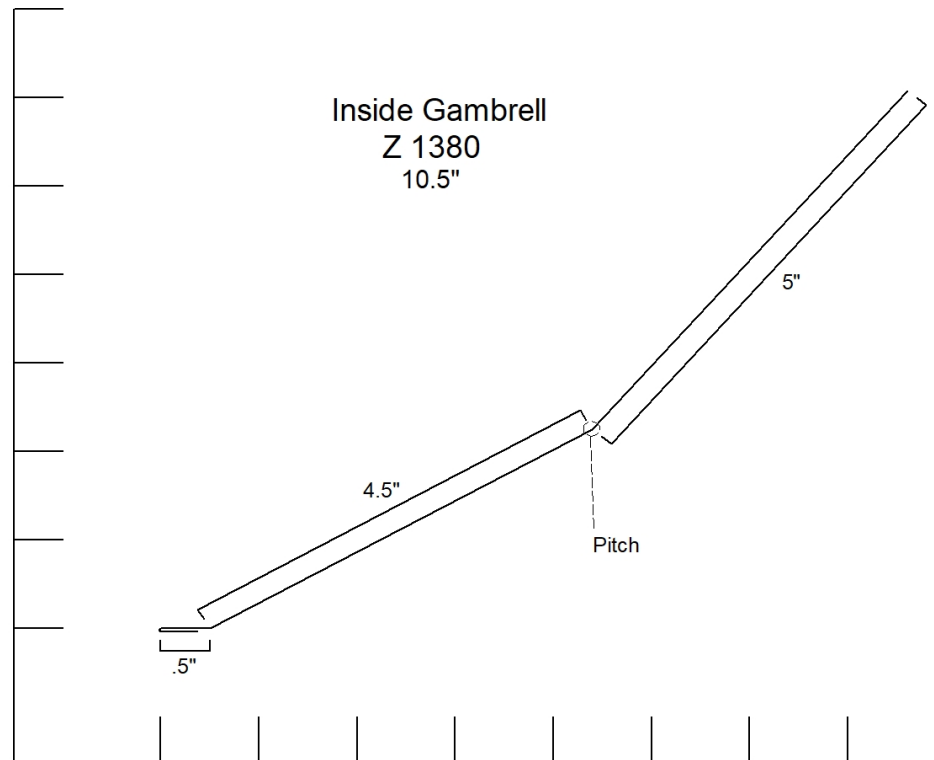

Fake Eave w/ Stri
Z 1304
4.5"

**J Channel
Z 1500
4.5" to 5.25"**

F Channel
Z 1571
7"

Mitre Divider

Z 1595

7"

Mitre Divider
Z 1596
5.25"

Bottom Rail Cover
Z 1710
7.5"