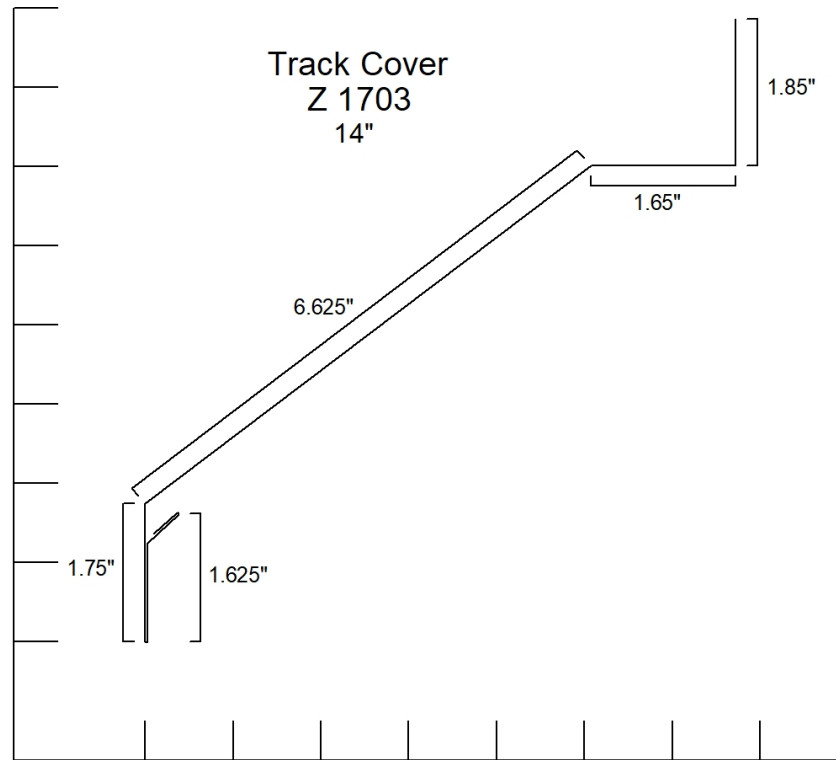

Fake Eave w/ Stri
Z 1304
4.5"

**J Channel
Z 1500
4.5" to 5.25"**

F Channel
Z 1571
7"

Mitre Divider

Z 1595

7"

Mitre Divider
Z 1596
5.25"

Bottom Rail Cover
Z 1710
7.5"

Female Rail Cover
Z 1711
3.375"

Track Board Cover Outside Opening
Z 1741
Any

Track Board Cover Outside Opening
Z1742
Any

Slider Door Jamb Cover
Z 1743
Any