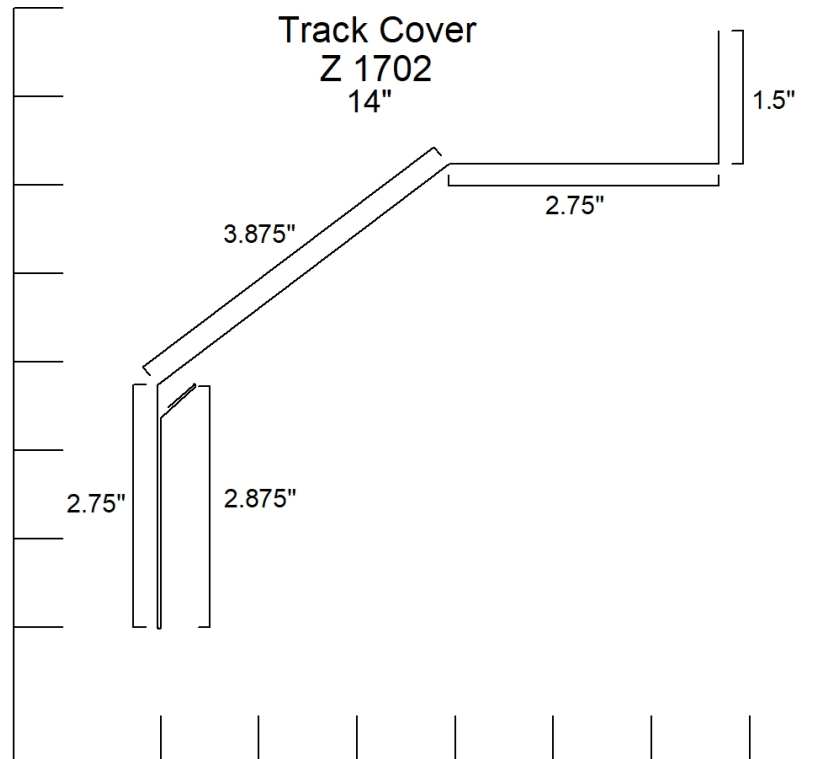

Fake Eave w/ Stri
Z 1304
4.5"

**J Channel
Z 1500
4.5" to 5.25"**

F Channel
Z 1571
7"

Mitre Divider

Z 1595

7"

Mitre Divider
Z 1596
5.25"

Bottom Rail Cover
Z 1710
7.5"

Female Rail Cover
Z 1711
3.375"

Track Board Cover Outside Opening
Z 1741
Any

Track Board Cover Outside Opening
Z1742
Any

Slider Door Jamb Cover
Z 1743
Any