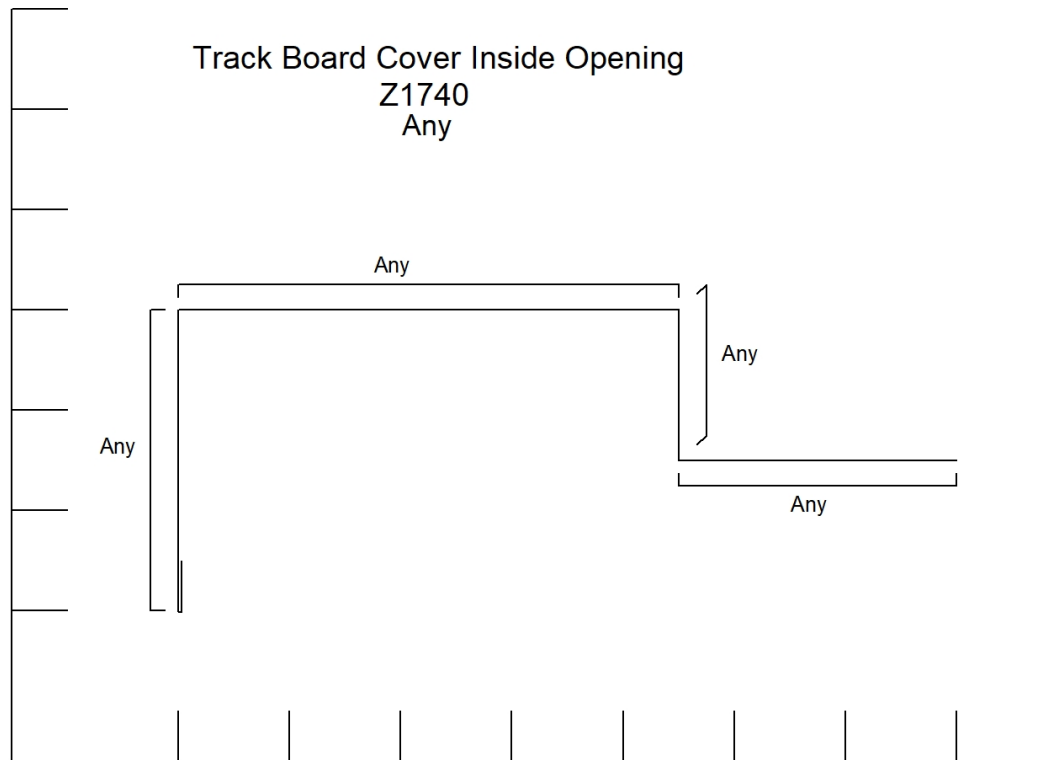

Fake Eave w/ Stri
Z 1304
4.5"

**J Channel
Z 1500
4.5" to 5.25"**

F Channel
Z 1571
7"

Mitre Divider

Z 1595

7"

Mitre Divider
Z 1596
5.25"

Bottom Rail Cover
Z 1710
7.5"

Female Rail Cover
Z 1711
3.375"

Track Board Cover Outside Opening
Z 1741
Any

Track Board Cover Outside Opening
Z1742
Any

Slider Door Jamb Cover
Z 1743
Any