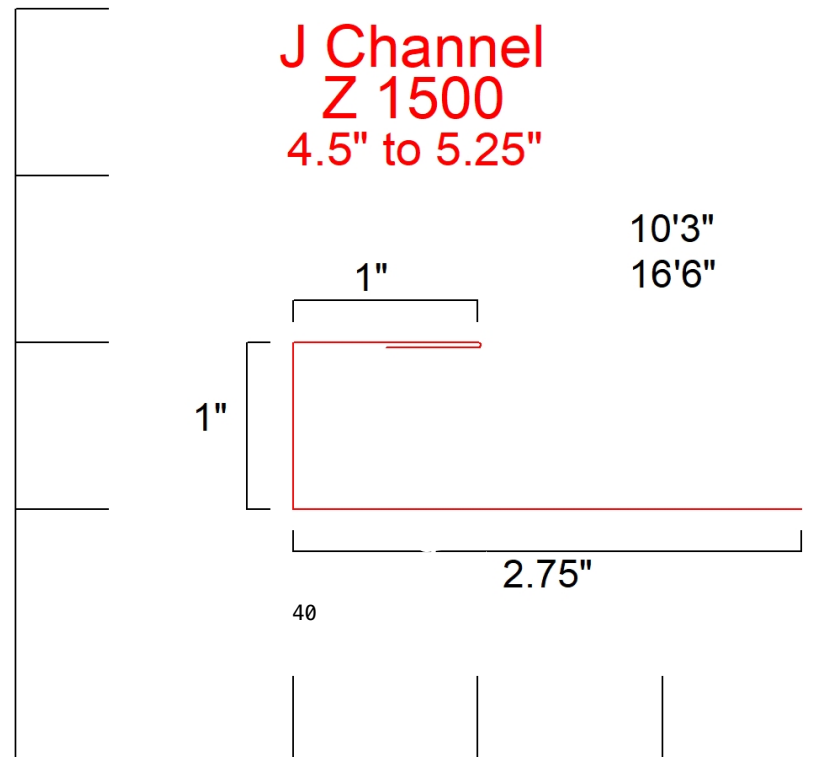

Fake Eave w/ Stri
Z 1304
4.5"

**J Channel
Z 1500
4.5" to 5.25"**

F Channel
Z 1571
7"

Mitre Divider

Z 1595

7"

Mitre Divider
Z 1596
5.25"

Bottom Rail Cover
Z 1710
7.5"

Female Rail Cover
Z 1711
3.375"

Track Board Cover Outside Opening
Z 1741
Any

Track Board Cover Outside Opening
Z1742
Any

Slider Door Jamb Cover
Z 1743
Any