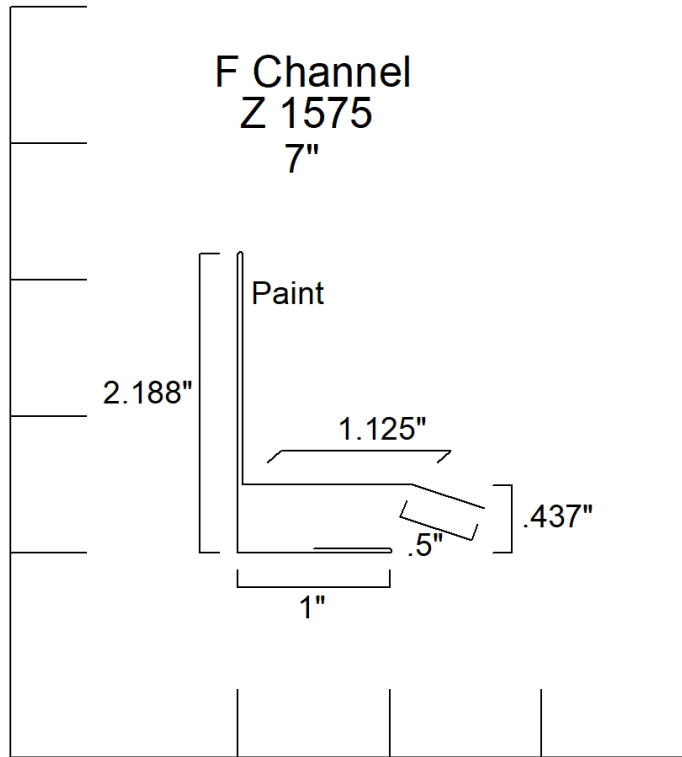

Fake Eave w/ Stri
Z 1304
4.5"

**J Channel
Z 1500
4.5" to 5.25"**

F Channel
Z 1571
7"

Mitre Divider

Z 1595

7"

Mitre Divider
Z 1596
5.25"

Bottom Rail Cover
Z 1710
7.5"

Female Rail Cover
Z 1711
3.375"

Track Board Cover Outside Opening
Z 1741
Any

Track Board Cover Outside Opening
Z1742
Any

Slider Door Jamb Cover
Z 1743
Any