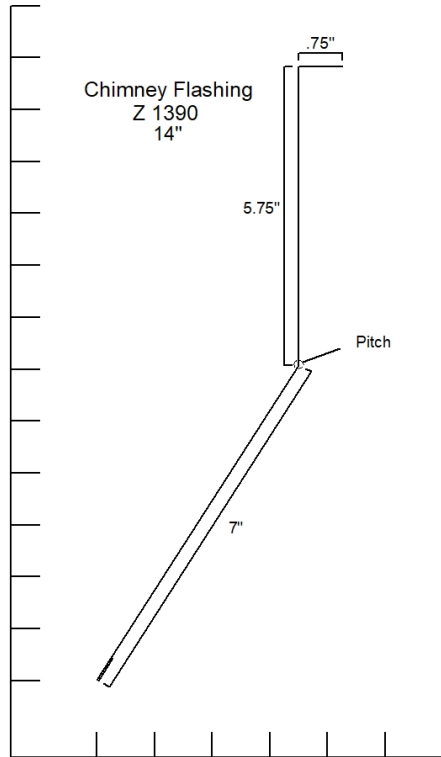

Fake Eave w/ Stri
Z 1304
4.5"

**J Channel
Z 1500
4.5" to 5.25"**

F Channel
Z 1571
7"

Mitre Divider

Z 1595

7"

Mitre Divider
Z 1596
5.25"

Bottom Rail Cover
Z 1710
7.5"

Female Rail Cover
Z 1711
3.375"

Track Board Cover Outside Opening
Z 1741
Any

Track Board Cover Outside Opening
Z1742
Any

Slider Door Jamb Cover
Z 1743
Any