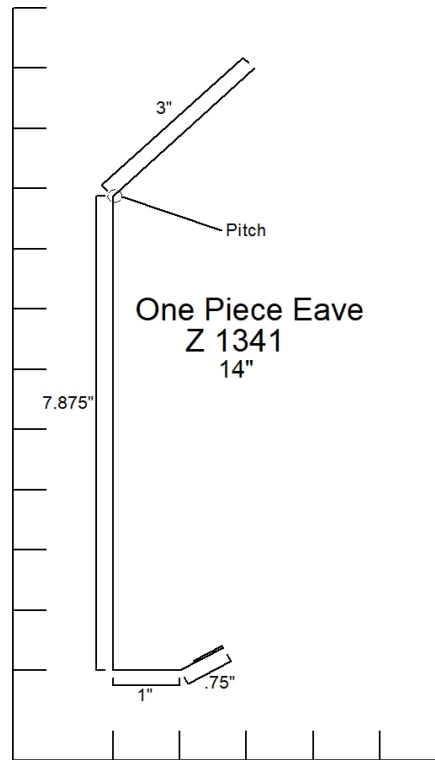

Fake Eave w/ Stri
Z 1304
4.5"

**J Channel
Z 1500
4.5" to 5.25"**

F Channel
Z 1571
7"

Mitre Divider

Z 1595

7"

Mitre Divider
Z 1596
5.25"

Bottom Rail Cover
Z 1710
7.5"

Female Rail Cover
Z 1711
3.375"

Track Board Cover Outside Opening
Z 1741
Any

Track Board Cover Outside Opening
Z1742
Any

Slider Door Jamb Cover
Z 1743
Any