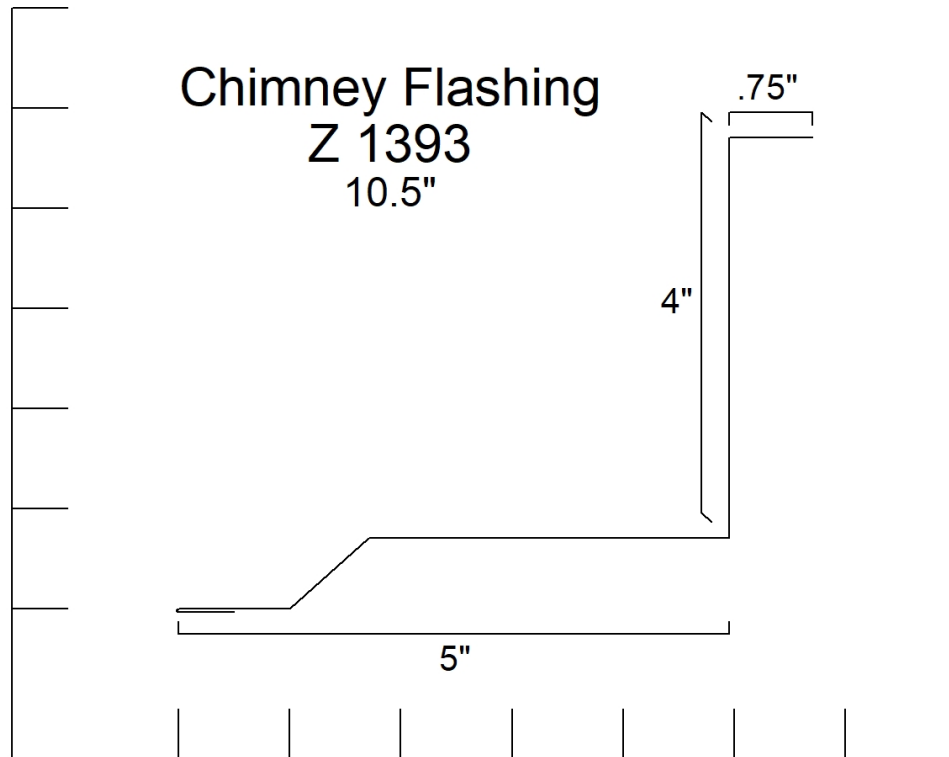

Fake Eave w/ Stri
Z 1304
4.5"

**J Channel
Z 1500
4.5" to 5.25"**

F Channel
Z 1571
7"

Mitre Divider

Z 1595

7"

Mitre Divider
Z 1596
5.25"

Bottom Rail Cover
Z 1710
7.5"