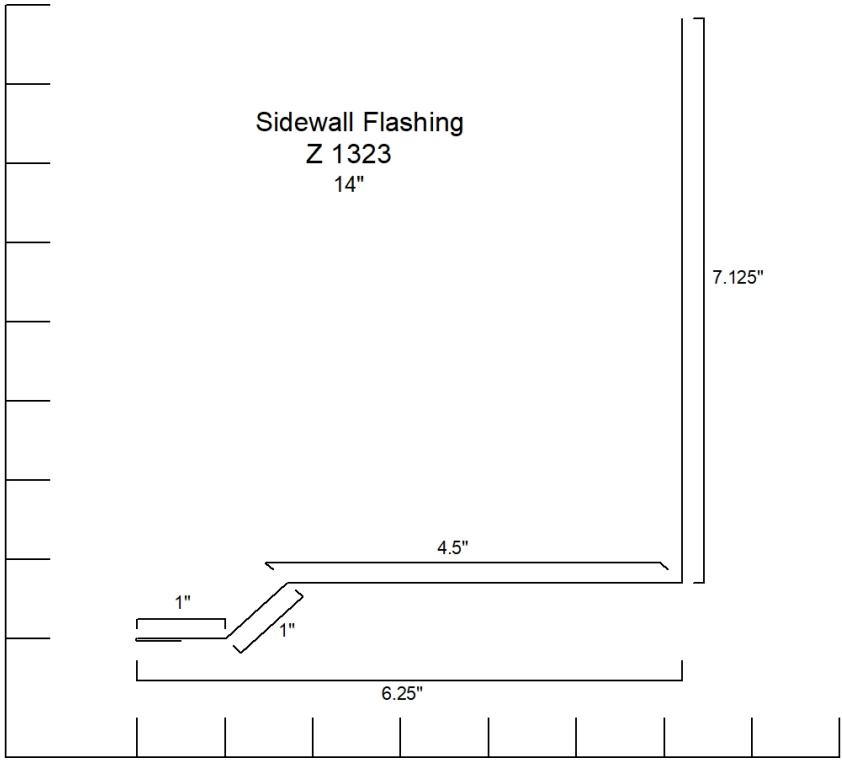

Fake Eave w/ Stri
Z 1304
4.5"

**J Channel
Z 1500
4.5" to 5.25"**

F Channel
Z 1571
7"

Mitre Divider

Z 1595

7"

Mitre Divider
Z 1596
5.25"

Bottom Rail Cover
Z 1710
7.5"

Female Rail Cover
Z 1711
3.375"

Track Board Cover Outside Opening
Z 1741
Any

Track Board Cover Outside Opening
Z1742
Any

Slider Door Jamb Cover
Z 1743
Any