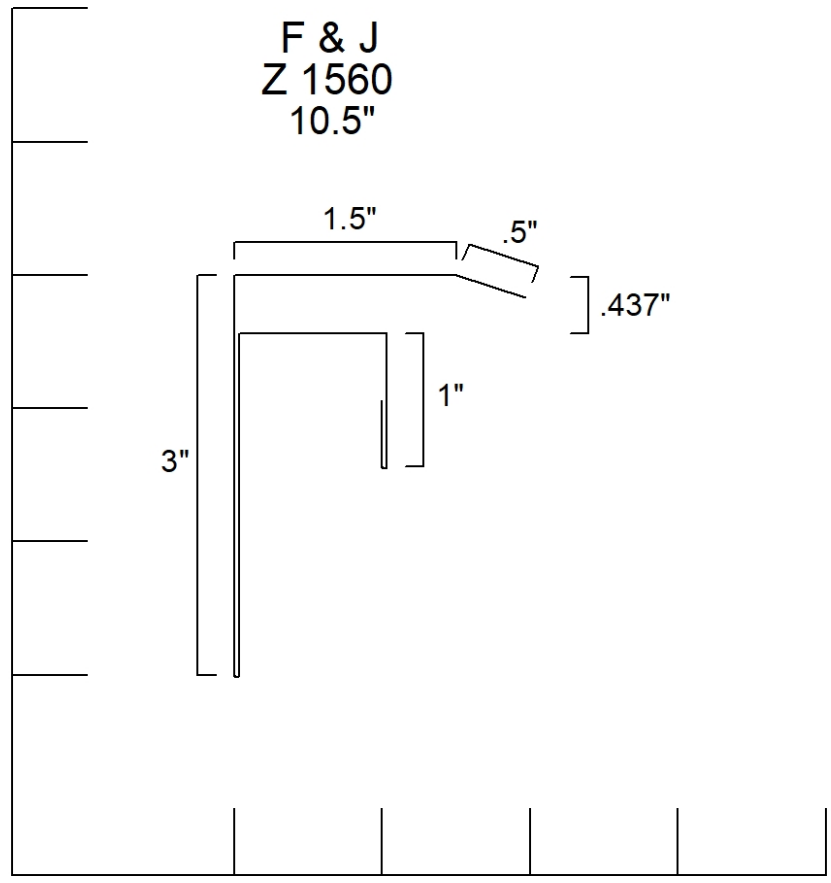

Fake Eave w/ Stri
Z 1304
4.5"

**J Channel
Z 1500
4.5" to 5.25"**

F Channel
Z 1571
7"

Mitre Divider

Z 1595

7"

Mitre Divider
Z 1596
5.25"

Bottom Rail Cover
Z 1710
7.5"

Female Rail Cover
Z 1711
3.375"

Track Board Cover Outside Opening
Z 1741
Any

Track Board Cover Outside Opening
Z1742
Any

Slider Door Jamb Cover
Z 1743
Any