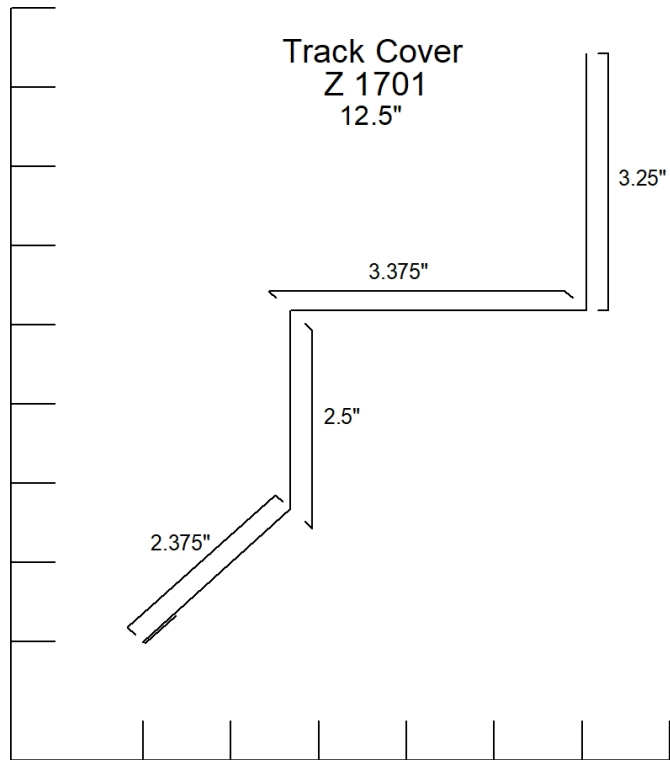

Fake Eave w/ Stri
Z 1304
4.5"

**J Channel
Z 1500
4.5" to 5.25"**

F Channel
Z 1571
7"

Mitre Divider

Z 1595

7"

Mitre Divider
Z 1596
5.25"

Bottom Rail Cover
Z 1710
7.5"

Female Rail Cover
Z 1711
3.375"

Track Board Cover Outside Opening
Z 1741
Any

Track Board Cover Outside Opening
Z1742
Any

Slider Door Jamb Cover
Z 1743
Any