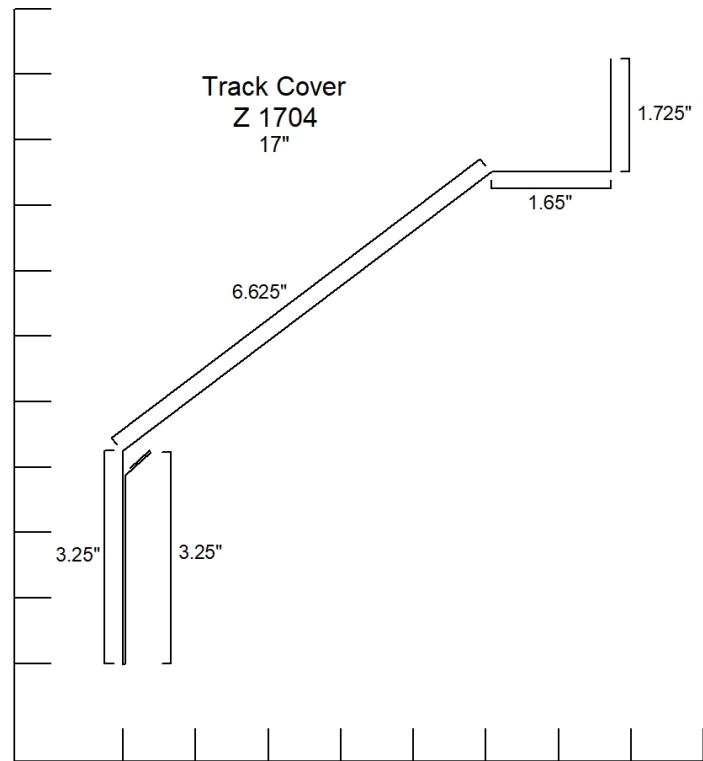

Fake Eave w/ Stri
Z 1304
4.5"

**J Channel
Z 1500
4.5" to 5.25"**

F Channel
Z 1571
7"

Mitre Divider

Z 1595

7"

Mitre Divider
Z 1596
5.25"

Bottom Rail Cover
Z 1710
7.5"

Female Rail Cover
Z 1711
3.375"

Track Board Cover Outside Opening
Z 1741
Any

Track Board Cover Outside Opening
Z1742
Any

Slider Door Jamb Cover
Z 1743
Any