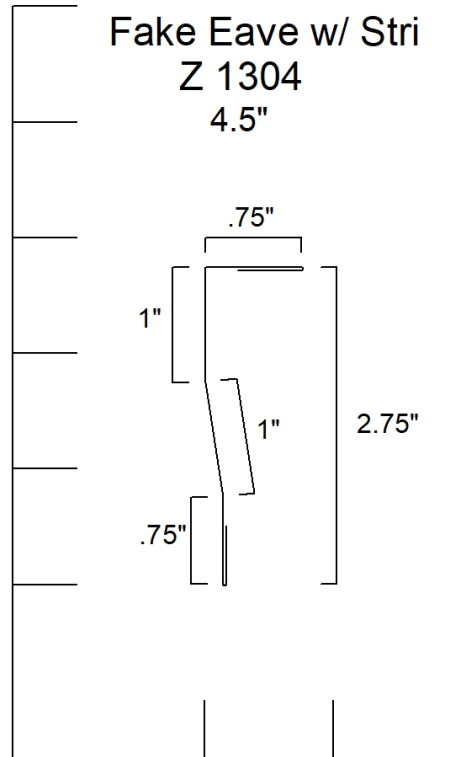

Fake Eave w/ Stri
Z 1304
4.5"

**J Channel
Z 1500
4.5" to 5.25"**

F Channel
Z 1571
7"

Mitre Divider

Z 1595

7"

Mitre Divider
Z 1596
5.25"

Bottom Rail Cover
Z 1710
7.5"

Female Rail Cover
Z 1711
3.375"

Track Board Cover Outside Opening
Z 1741
Any

Track Board Cover Outside Opening
Z1742
Any

Slider Door Jamb Cover
Z 1743
Any