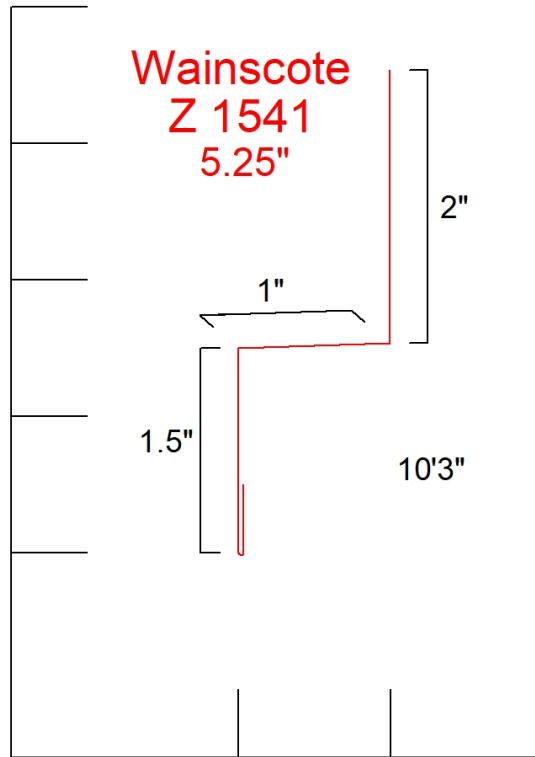

Fake Eave w/ Stri
Z 1304
4.5"

**J Channel
Z 1500
4.5" to 5.25"**

F Channel
Z 1571
7"

Mitre Divider

Z 1595

7"

Mitre Divider
Z 1596
5.25"

Bottom Rail Cover
Z 1710
7.5"

Female Rail Cover
Z 1711
3.375"

Track Board Cover Outside Opening
Z 1741
Any

Track Board Cover Outside Opening
Z1742
Any

Slider Door Jamb Cover
Z 1743
Any