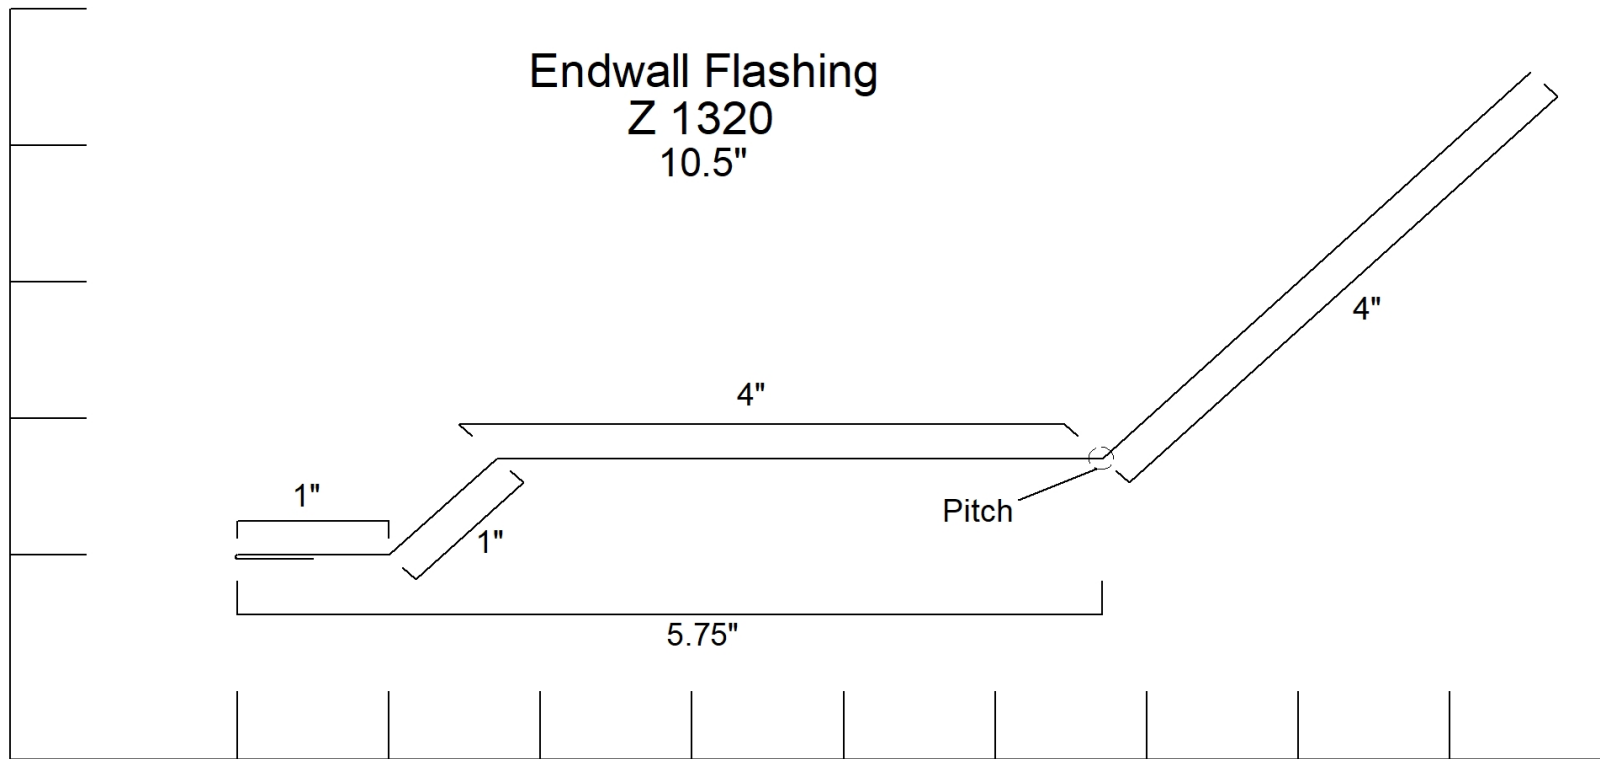

Fake Eave w/ Stri
Z 1304
4.5"

**J Channel
Z 1500
4.5" to 5.25"**

F Channel
Z 1571
7"

Mitre Divider

Z 1595

7"

Mitre Divider
Z 1596
5.25"

Bottom Rail Cover
Z 1710
7.5"

Female Rail Cover
Z 1711
3.375"

Track Board Cover Outside Opening
Z 1741
Any

Track Board Cover Outside Opening
Z1742
Any

Slider Door Jamb Cover
Z 1743
Any