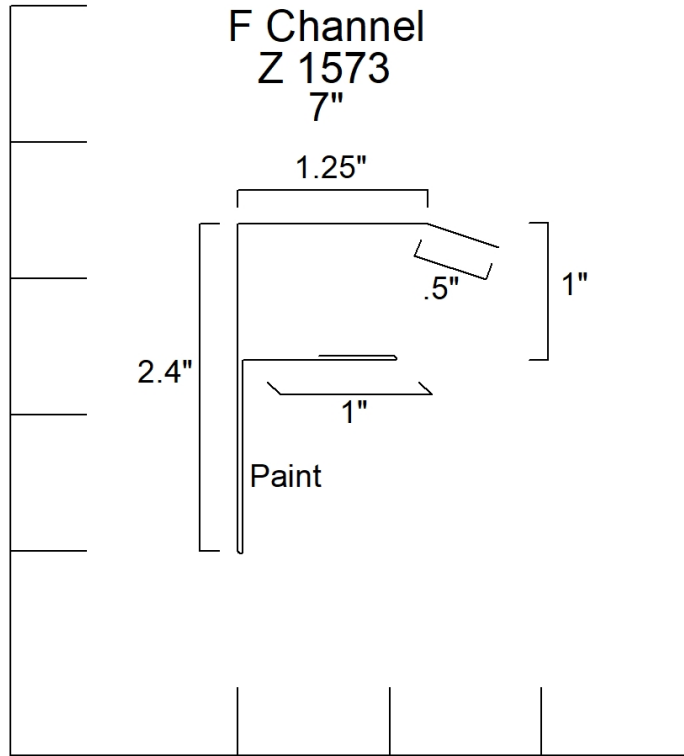

Fake Eave w/ Stri
Z 1304
4.5"

**J Channel
Z 1500
4.5" to 5.25"**

F Channel
Z 1571
7"

Mitre Divider

Z 1595

7"

Mitre Divider
Z 1596
5.25"

Bottom Rail Cover
Z 1710
7.5"

Female Rail Cover
Z 1711
3.375"

Track Board Cover Outside Opening
Z 1741
Any

Track Board Cover Outside Opening
Z1742
Any

Slider Door Jamb Cover
Z 1743
Any