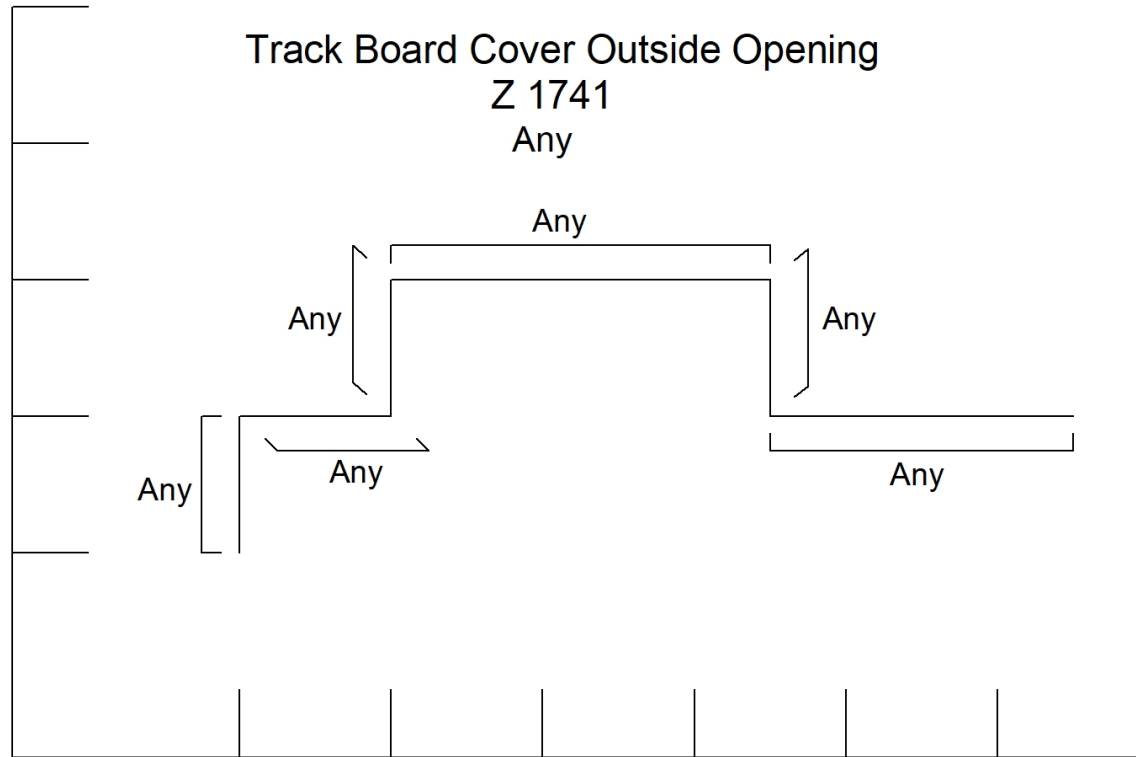

Fake Eave w/ Stri
Z 1304
4.5"

**J Channel
Z 1500
4.5" to 5.25"**

F Channel
Z 1571
7"

Mitre Divider

Z 1595

7"

Mitre Divider
Z 1596
5.25"

Bottom Rail Cover
Z 1710
7.5"

Female Rail Cover
Z 1711
3.375"

Track Board Cover Outside Opening
Z 1741
Any

Track Board Cover Outside Opening
Z1742
Any

Slider Door Jamb Cover
Z 1743
Any