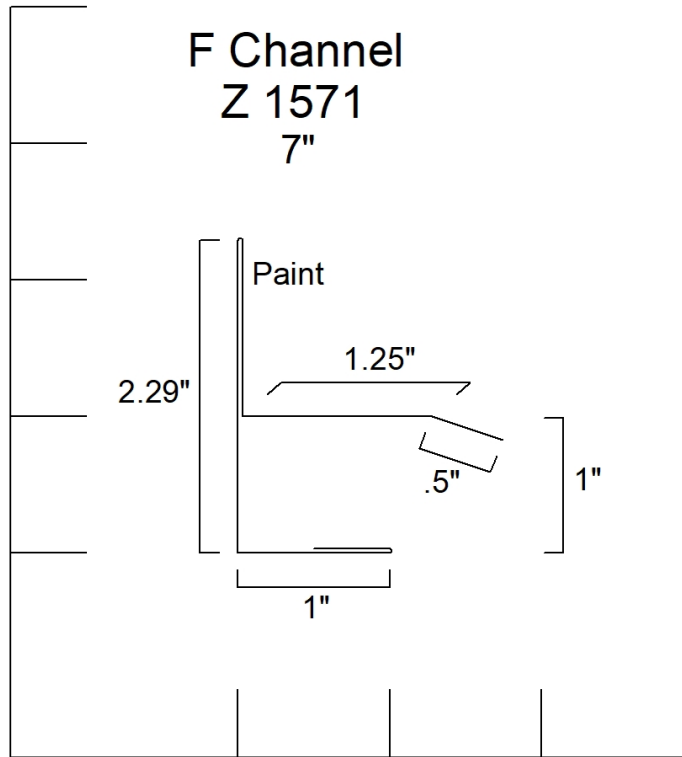

Fake Eave w/ Stri
Z 1304
4.5"

**J Channel
Z 1500
4.5" to 5.25"**

F Channel
Z 1571
7"

Mitre Divider

Z 1595

7"

Mitre Divider
Z 1596
5.25"

Bottom Rail Cover
Z 1710
7.5"

Female Rail Cover
Z 1711
3.375"

Track Board Cover Outside Opening
Z 1741
Any

Track Board Cover Outside Opening
Z1742
Any

Slider Door Jamb Cover
Z 1743
Any