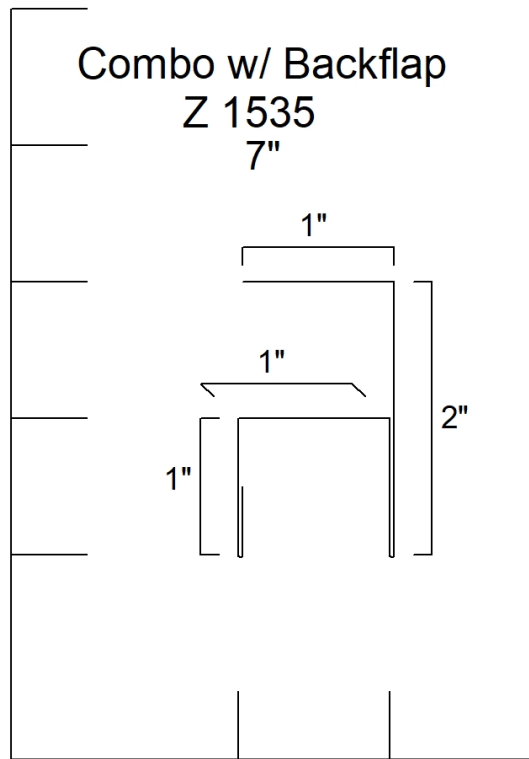

Fake Eave w/ Stri
Z 1304
4.5"

**J Channel
Z 1500
4.5" to 5.25"**

F Channel
Z 1571
7"

Mitre Divider

Z 1595

7"

Mitre Divider
Z 1596
5.25"

Bottom Rail Cover
Z 1710
7.5"

Female Rail Cover
Z 1711
3.375"

Track Board Cover Outside Opening
Z 1741
Any

Track Board Cover Outside Opening
Z1742
Any

Slider Door Jamb Cover
Z 1743
Any