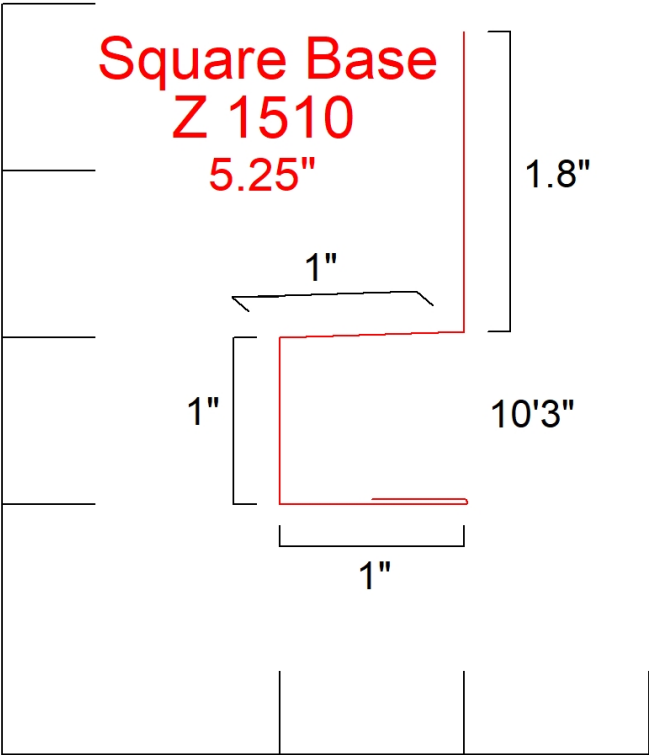

Fake Eave w/ Stri
Z 1304
4.5"

**J Channel
Z 1500
4.5" to 5.25"**

F Channel
Z 1571
7"

Mitre Divider

Z 1595

7"

Mitre Divider
Z 1596
5.25"

Bottom Rail Cover
Z 1710
7.5"

Female Rail Cover
Z 1711
3.375"

Track Board Cover Outside Opening
Z 1741
Any

Track Board Cover Outside Opening
Z1742
Any

Slider Door Jamb Cover
Z 1743
Any