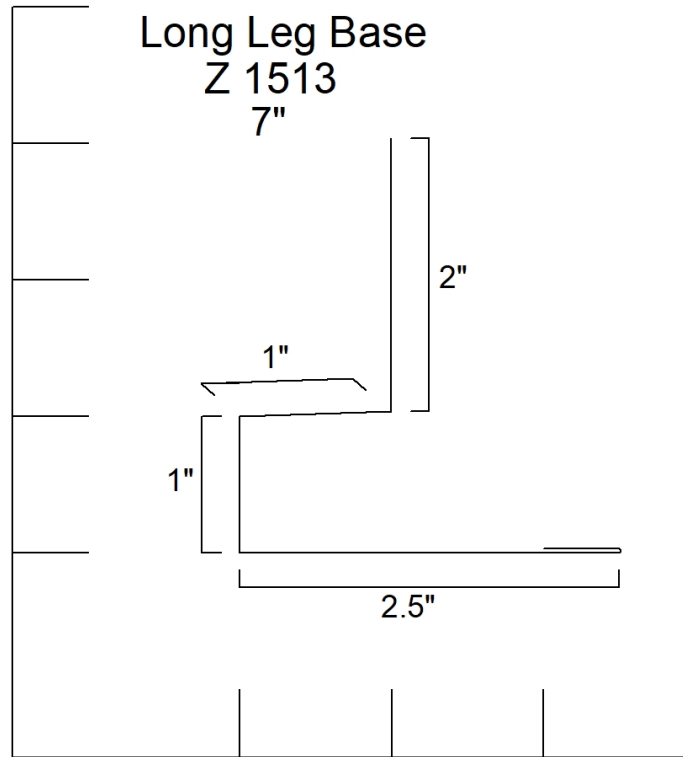

Fake Eave w/ Stri
Z 1304
4.5"

**J Channel
Z 1500
4.5" to 5.25"**

F Channel
Z 1571
7"

Mitre Divider

Z 1595

7"

Mitre Divider
Z 1596
5.25"

Bottom Rail Cover
Z 1710
7.5"

Female Rail Cover
Z 1711
3.375"

Track Board Cover Outside Opening
Z 1741
Any

Track Board Cover Outside Opening
Z1742
Any

Slider Door Jamb Cover
Z 1743
Any