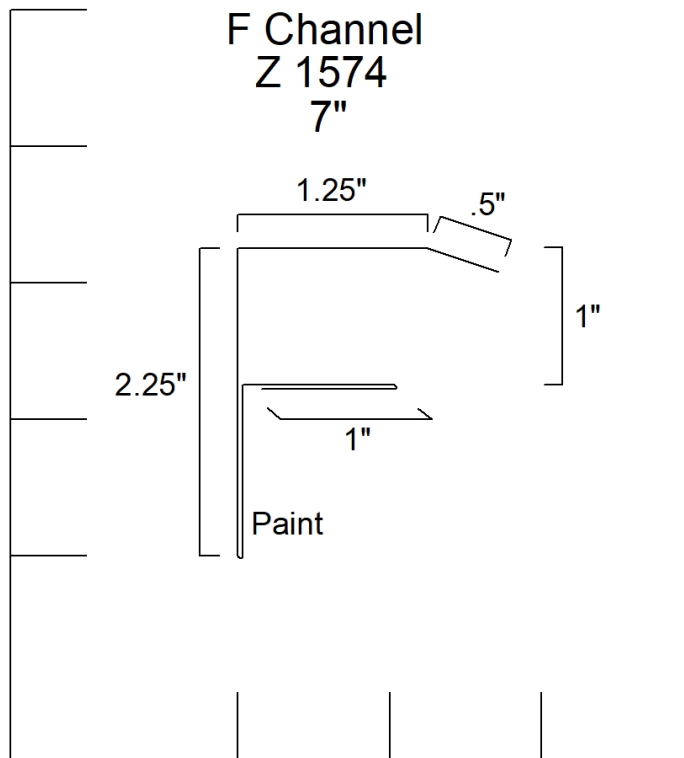

Fake Eave w/ Stri
Z 1304
4.5"

**J Channel
Z 1500
4.5" to 5.25"**

F Channel
Z 1571
7"

Mitre Divider

Z 1595

7"

Mitre Divider
Z 1596
5.25"

Bottom Rail Cover
Z 1710
7.5"

Female Rail Cover
Z 1711
3.375"

Track Board Cover Outside Opening
Z 1741
Any

Track Board Cover Outside Opening
Z1742
Any

Slider Door Jamb Cover
Z 1743
Any