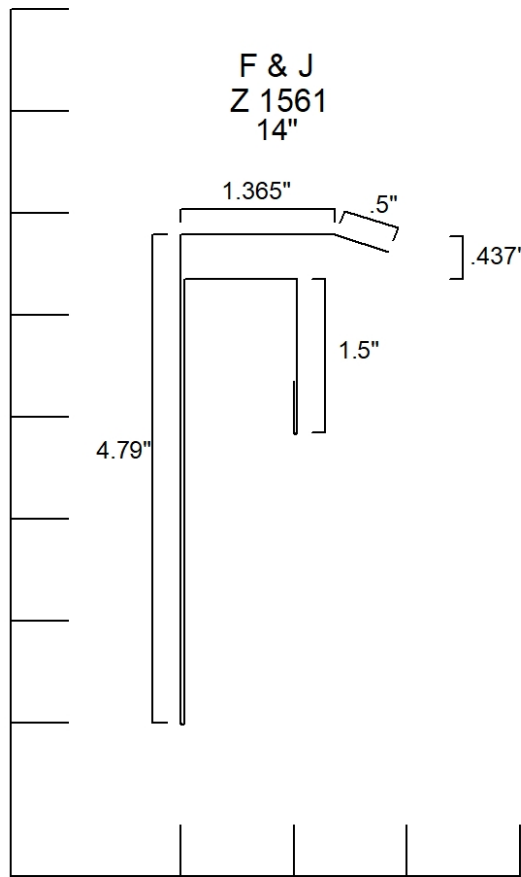

Fake Eave w/ Stri
Z 1304
4.5"

**J Channel
Z 1500
4.5" to 5.25"**

F Channel
Z 1571
7"

Mitre Divider

Z 1595

7"

Mitre Divider
Z 1596
5.25"

Bottom Rail Cover
Z 1710
7.5"

Female Rail Cover
Z 1711
3.375"

Track Board Cover Outside Opening
Z 1741
Any

Track Board Cover Outside Opening
Z1742
Any

Slider Door Jamb Cover
Z 1743
Any