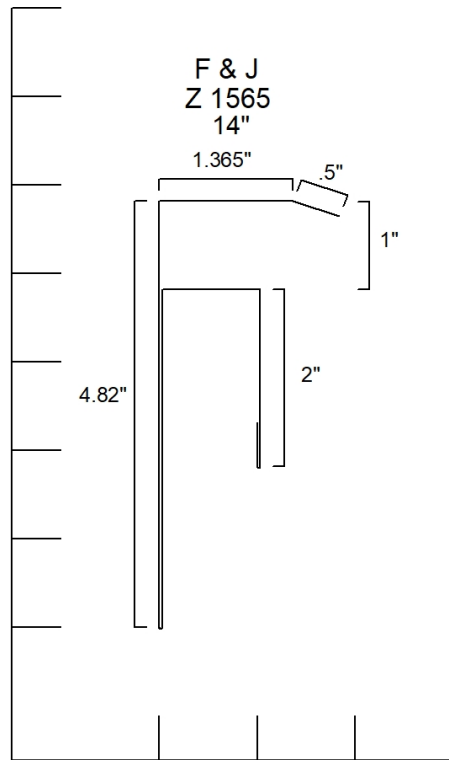

Fake Eave w/ Stri
Z 1304
4.5"

**J Channel
Z 1500
4.5" to 5.25"**

F Channel
Z 1571
7"

Mitre Divider

Z 1595

7"

Mitre Divider
Z 1596
5.25"

Bottom Rail Cover
Z 1710
7.5"

Female Rail Cover
Z 1711
3.375"

Track Board Cover Outside Opening
Z 1741
Any

Track Board Cover Outside Opening
Z1742
Any

Slider Door Jamb Cover
Z 1743
Any