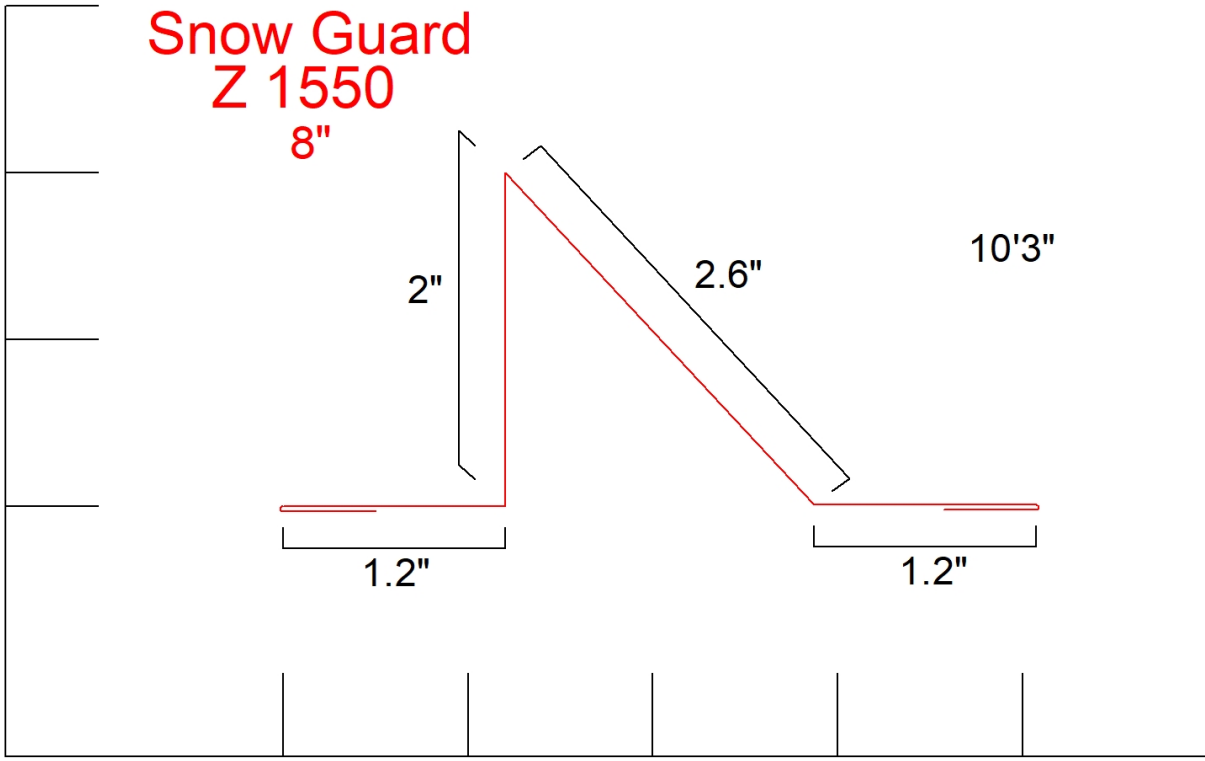

Fake Eave w/ Stri
Z 1304
4.5"

**J Channel
Z 1500
4.5" to 5.25"**

F Channel
Z 1571
7"

Mitre Divider

Z 1595

7"

Mitre Divider
Z 1596
5.25"

Bottom Rail Cover
Z 1710
7.5"

Female Rail Cover
Z 1711
3.375"

Track Board Cover Outside Opening
Z 1741
Any

Track Board Cover Outside Opening
Z1742
Any

Slider Door Jamb Cover
Z 1743
Any