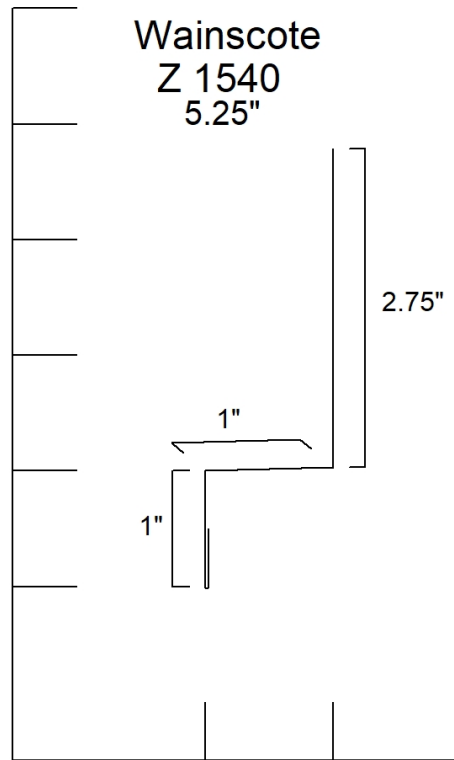

Fake Eave w/ Stri
Z 1304
4.5"

**J Channel
Z 1500
4.5" to 5.25"**

F Channel
Z 1571
7"

Mitre Divider

Z 1595

7"

Mitre Divider
Z 1596
5.25"

Bottom Rail Cover
Z 1710
7.5"

Female Rail Cover
Z 1711
3.375"

Track Board Cover Outside Opening
Z 1741
Any

Track Board Cover Outside Opening
Z1742
Any

Slider Door Jamb Cover
Z 1743
Any