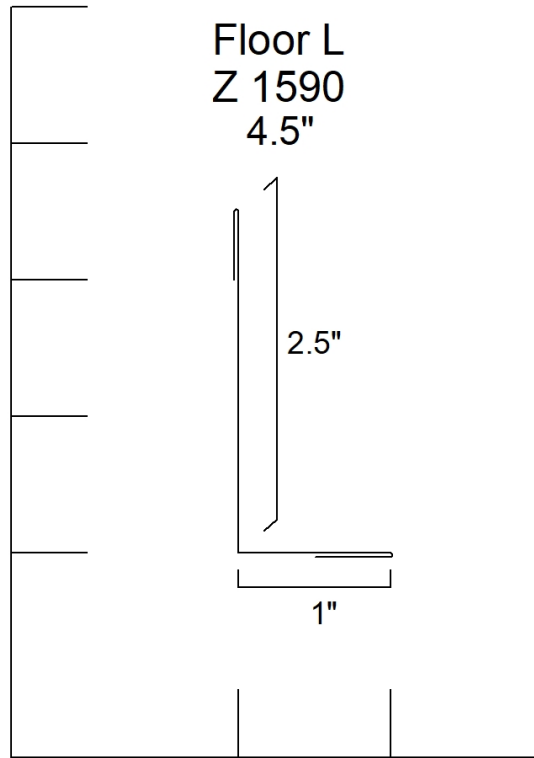

Fake Eave w/ Stri
Z 1304
4.5"

**J Channel
Z 1500
4.5" to 5.25"**

F Channel
Z 1571
7"

Mitre Divider

Z 1595

7"

Mitre Divider
Z 1596
5.25"

Bottom Rail Cover
Z 1710
7.5"

Female Rail Cover
Z 1711
3.375"

Track Board Cover Outside Opening
Z 1741
Any

Track Board Cover Outside Opening
Z1742
Any

Slider Door Jamb Cover
Z 1743
Any