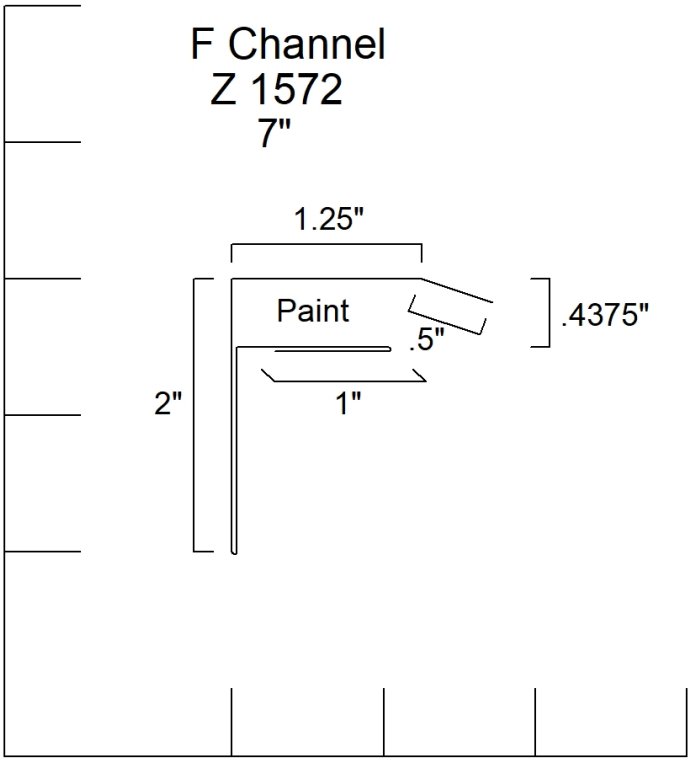

Fake Eave w/ Stri
Z 1304
4.5"

**J Channel
Z 1500
4.5" to 5.25"**

F Channel
Z 1571
7"

Mitre Divider

Z 1595

7"

Mitre Divider
Z 1596
5.25"

Bottom Rail Cover
Z 1710
7.5"

Female Rail Cover
Z 1711
3.375"

Track Board Cover Outside Opening
Z 1741
Any

Track Board Cover Outside Opening
Z1742
Any

Slider Door Jamb Cover
Z 1743
Any