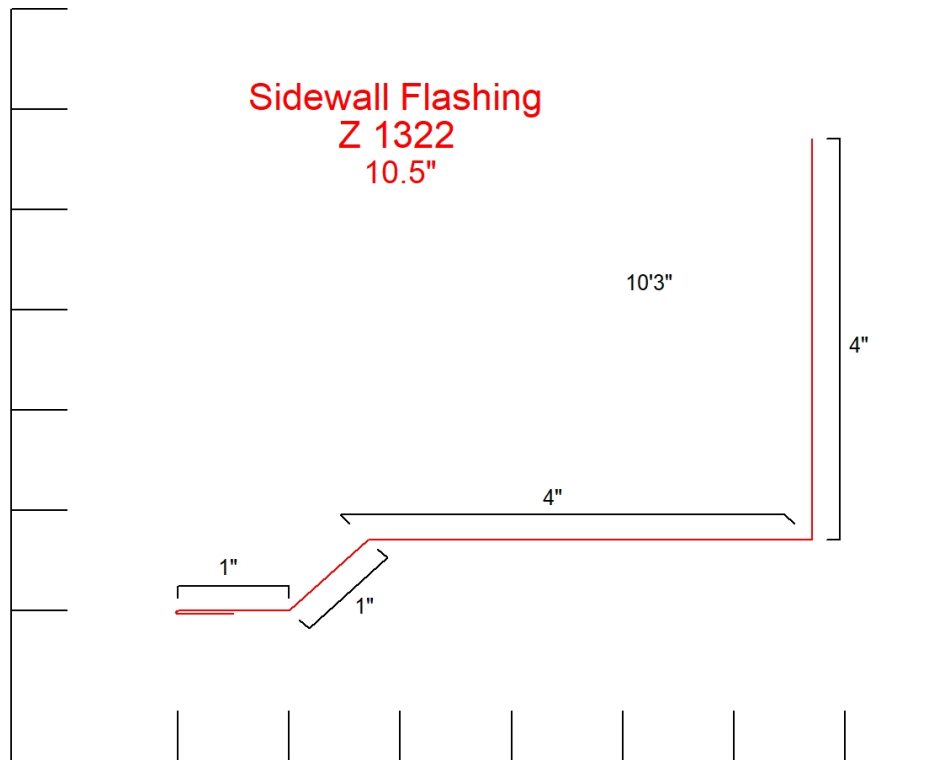

Fake Eave w/ Stri
Z 1304
4.5"

**J Channel
Z 1500
4.5" to 5.25"**

F Channel
Z 1571
7"

Mitre Divider

Z 1595

7"

Mitre Divider
Z 1596
5.25"

Bottom Rail Cover
Z 1710
7.5"

Female Rail Cover
Z 1711
3.375"

Track Board Cover Outside Opening
Z 1741
Any

Track Board Cover Outside Opening
Z1742
Any

Slider Door Jamb Cover
Z 1743
Any