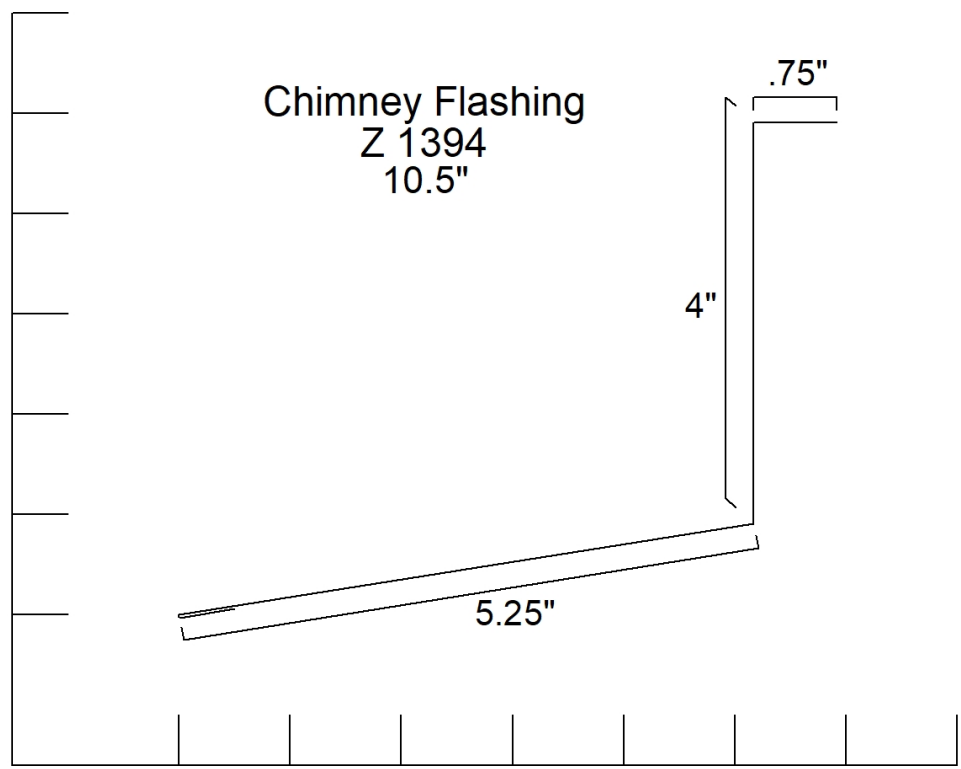

Fake Eave w/ Stri
Z 1304
4.5"

**J Channel
Z 1500
4.5" to 5.25"**

F Channel
Z 1571
7"

Mitre Divider

Z 1595

7"

Mitre Divider
Z 1596
5.25"

Bottom Rail Cover
Z 1710
7.5"

Female Rail Cover
Z 1711
3.375"

Track Board Cover Outside Opening
Z 1741
Any

Track Board Cover Outside Opening
Z1742
Any

Slider Door Jamb Cover
Z 1743
Any