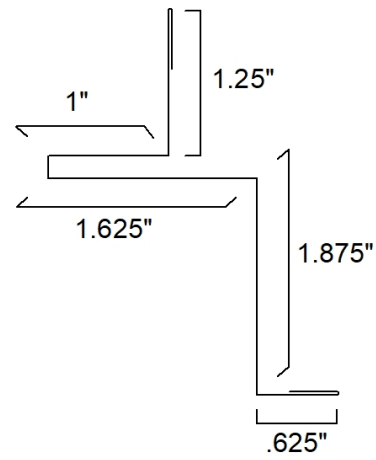

Fake Eave w/ Stri
Z 1304
4.5"

**J Channel
Z 1500
4.5" to 5.25"**

F Channel
Z 1571
7"

Mitre Divider

Z 1595

7"

Mitre Divider
Z 1596
5.25"

Bottom Rail Cover
Z 1710
7.5"

Female Rail Cover
Z 1711
3.375"

Track Board Cover Outside Opening
Z 1741
Any

Track Board Cover Outside Opening
Z1742
Any

Slider Door Jamb Cover
Z 1743
Any