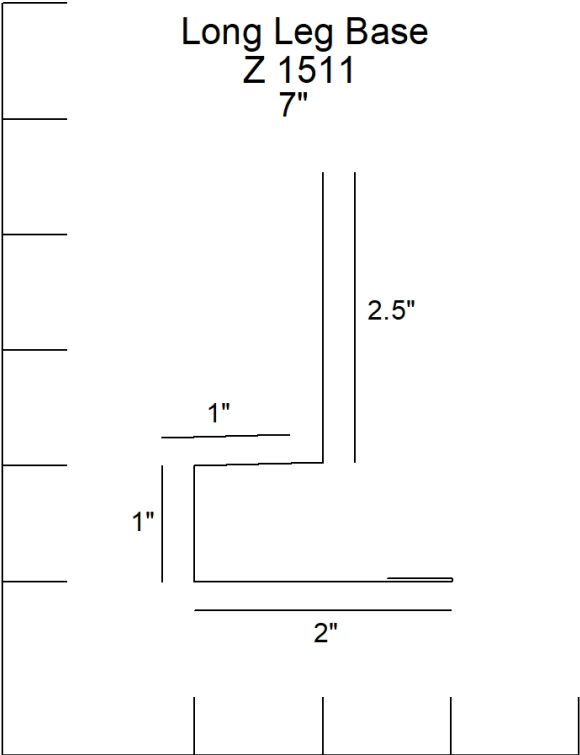

Fake Eave w/ Stri
Z 1304
4.5"

**J Channel
Z 1500
4.5" to 5.25"**

F Channel
Z 1571
7"

Mitre Divider

Z 1595

7"

Mitre Divider
Z 1596
5.25"

Bottom Rail Cover
Z 1710
7.5"

Female Rail Cover
Z 1711
3.375"

Track Board Cover Outside Opening
Z 1741
Any

Track Board Cover Outside Opening
Z1742
Any

Slider Door Jamb Cover
Z 1743
Any