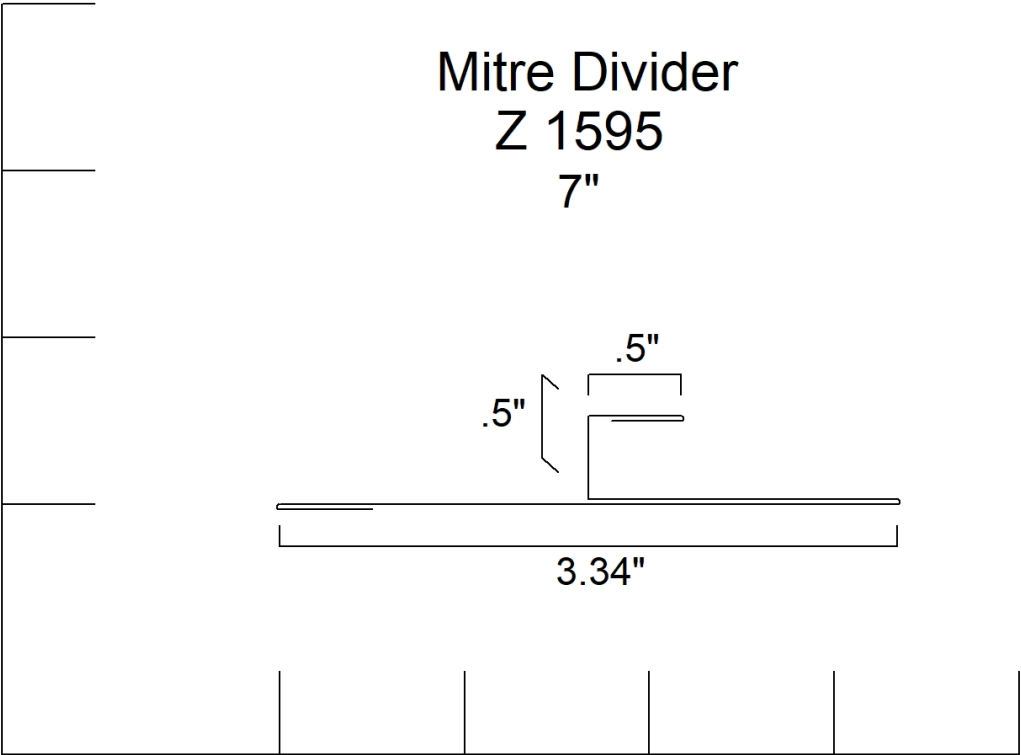

Fake Eave w/ Stri
Z 1304
4.5"

**J Channel
Z 1500
4.5" to 5.25"**

F Channel
Z 1571
7"

Mitre Divider

Z 1595

7"

Mitre Divider
Z 1596
5.25"

Bottom Rail Cover
Z 1710
7.5"

Female Rail Cover
Z 1711
3.375"

Track Board Cover Outside Opening
Z 1741
Any

Track Board Cover Outside Opening
Z1742
Any

Slider Door Jamb Cover
Z 1743
Any