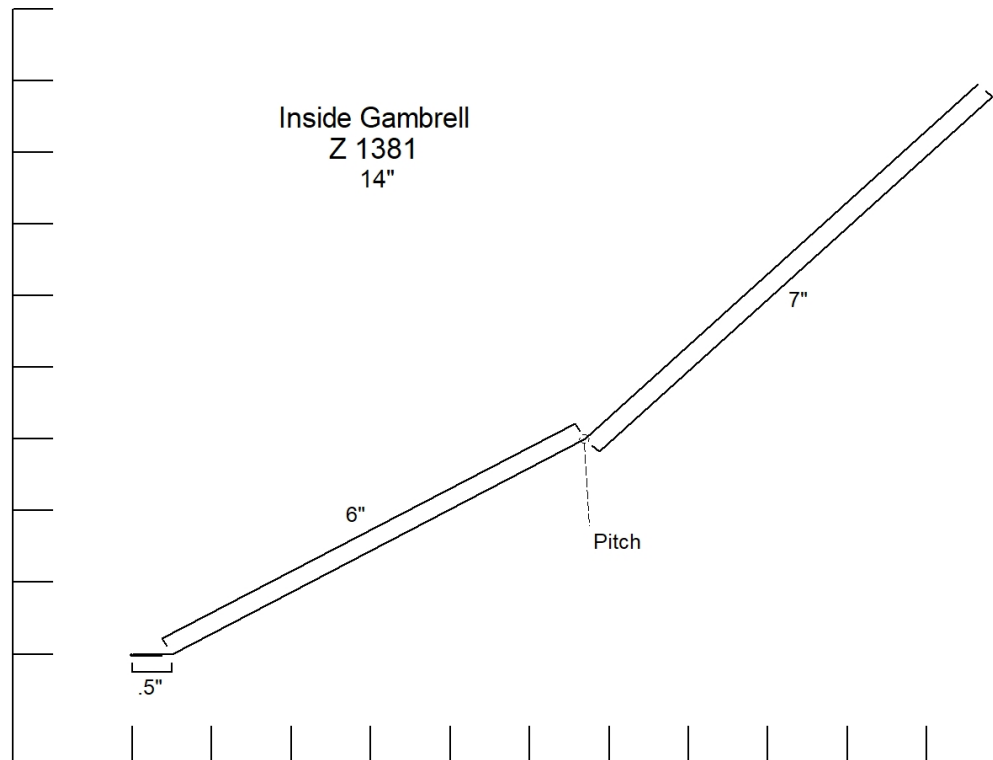

Fake Eave w/ Stri
Z 1304
4.5"

**J Channel
Z 1500
4.5" to 5.25"**

F Channel
Z 1571
7"

Mitre Divider

Z 1595

7"

Mitre Divider
Z 1596
5.25"

Bottom Rail Cover
Z 1710
7.5"