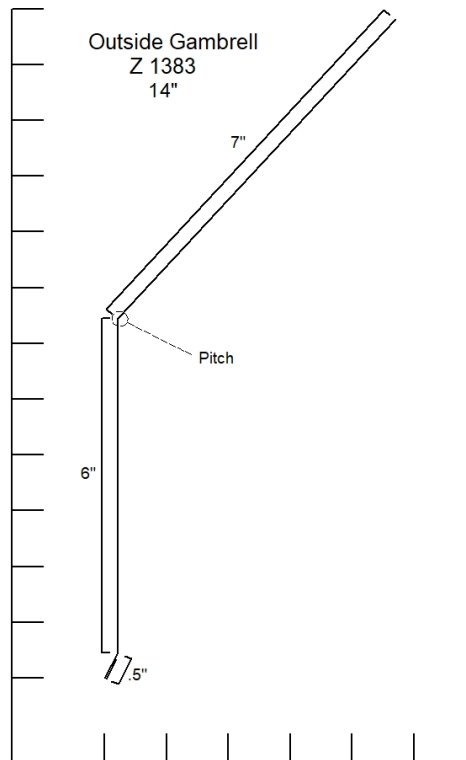

Fake Eave w/ Stri
Z 1304
4.5"

**J Channel
Z 1500
4.5" to 5.25"**

F Channel
Z 1571
7"

Mitre Divider

Z 1595

7"

Mitre Divider
Z 1596
5.25"

Bottom Rail Cover
Z 1710
7.5"

Female Rail Cover
Z 1711
3.375"

Track Board Cover Outside Opening
Z 1741
Any

Track Board Cover Outside Opening
Z1742
Any

Slider Door Jamb Cover
Z 1743
Any