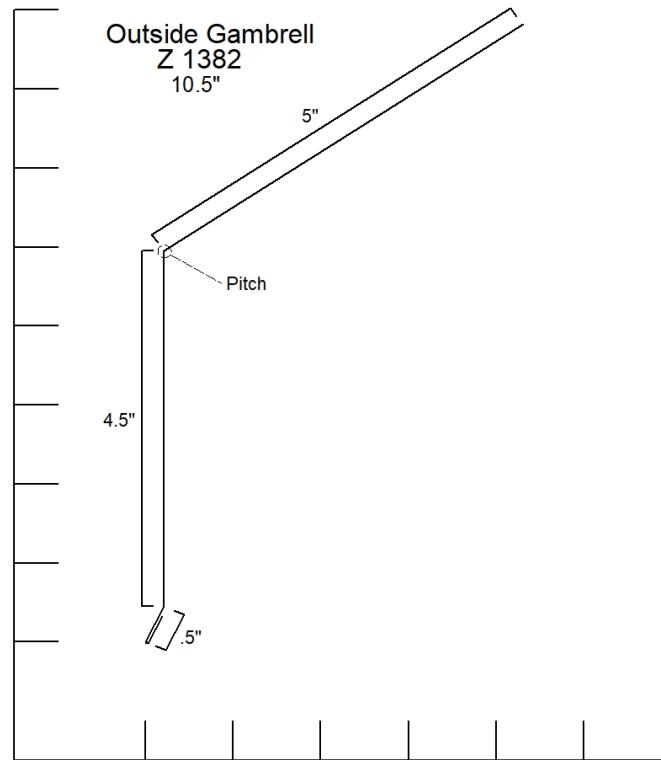

Fake Eave w/ Stri
Z 1304
4.5"

**J Channel
Z 1500
4.5" to 5.25"**

F Channel
Z 1571
7"

Mitre Divider

Z 1595

7"

Mitre Divider
Z 1596
5.25"

Bottom Rail Cover
Z 1710
7.5"

Female Rail Cover
Z 1711
3.375"

Track Board Cover Outside Opening
Z 1741
Any

Track Board Cover Outside Opening
Z1742
Any

Slider Door Jamb Cover
Z 1743
Any