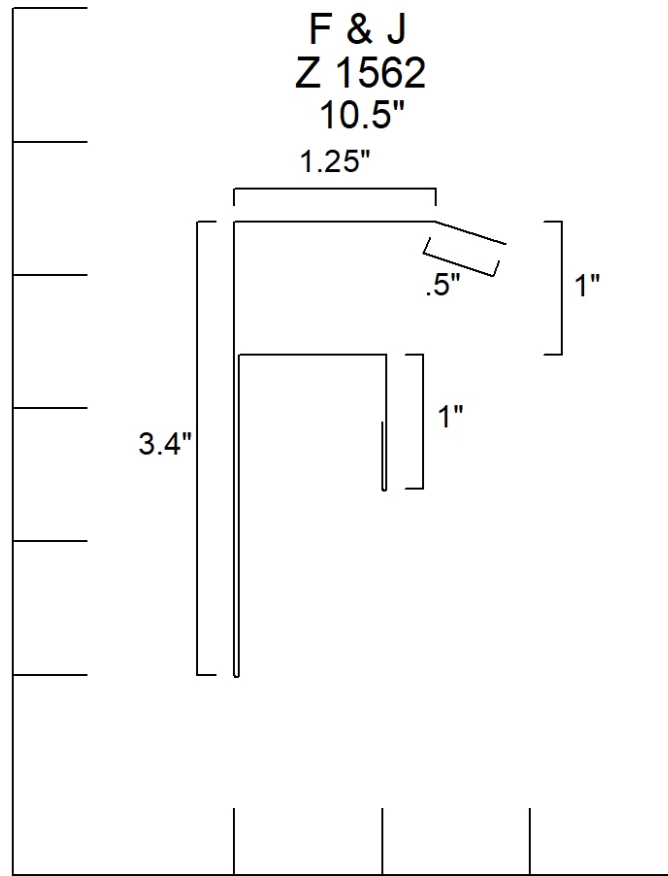

Fake Eave w/ Stri
Z 1304
4.5"

**J Channel
Z 1500
4.5" to 5.25"**

F Channel
Z 1571
7"

Mitre Divider

Z 1595

7"

Mitre Divider
Z 1596
5.25"

Bottom Rail Cover
Z 1710
7.5"

Female Rail Cover
Z 1711
3.375"

Track Board Cover Outside Opening
Z 1741
Any

Track Board Cover Outside Opening
Z1742
Any

Slider Door Jamb Cover
Z 1743
Any