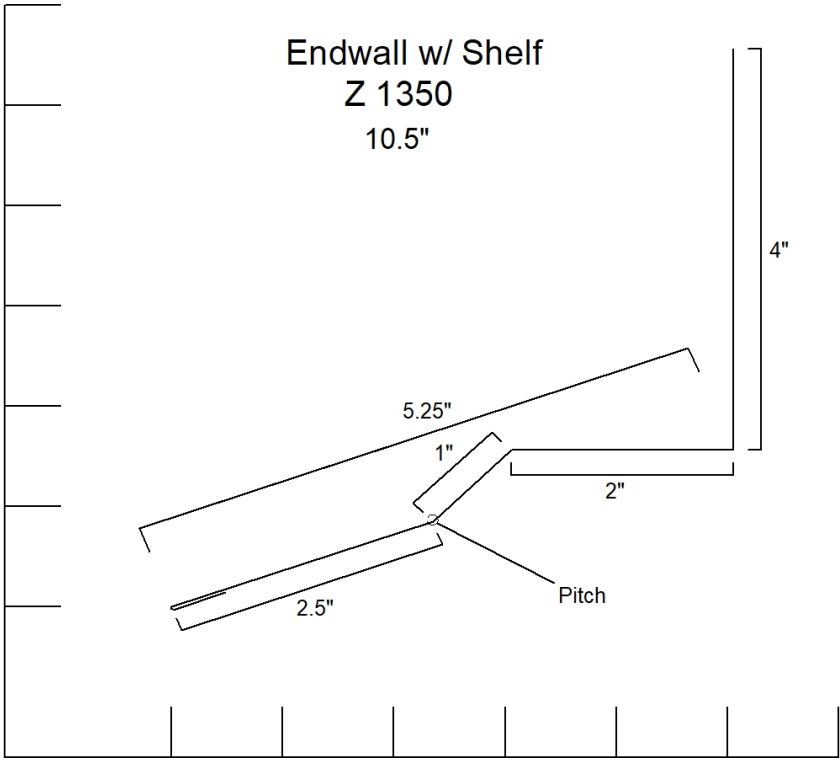

Fake Eave w/ Stri
Z 1304
4.5"

**J Channel
Z 1500
4.5" to 5.25"**

F Channel
Z 1571
7"

Mitre Divider

Z 1595

7"

Mitre Divider
Z 1596
5.25"

Bottom Rail Cover
Z 1710
7.5"

Female Rail Cover
Z 1711
3.375"

Track Board Cover Outside Opening
Z 1741
Any

Track Board Cover Outside Opening
Z1742
Any

Slider Door Jamb Cover
Z 1743
Any