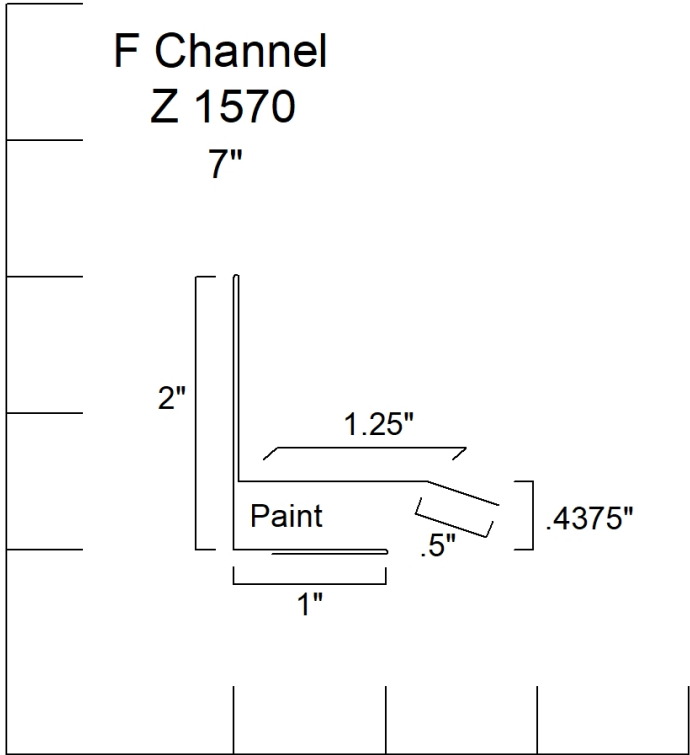

Fake Eave w/ Stri
Z 1304
4.5"

**J Channel
Z 1500
4.5" to 5.25"**

F Channel
Z 1571
7"

Mitre Divider

Z 1595

7"

Mitre Divider
Z 1596
5.25"

Bottom Rail Cover
Z 1710
7.5"

Female Rail Cover
Z 1711
3.375"

Track Board Cover Outside Opening
Z 1741
Any

Track Board Cover Outside Opening
Z1742
Any

Slider Door Jamb Cover
Z 1743
Any