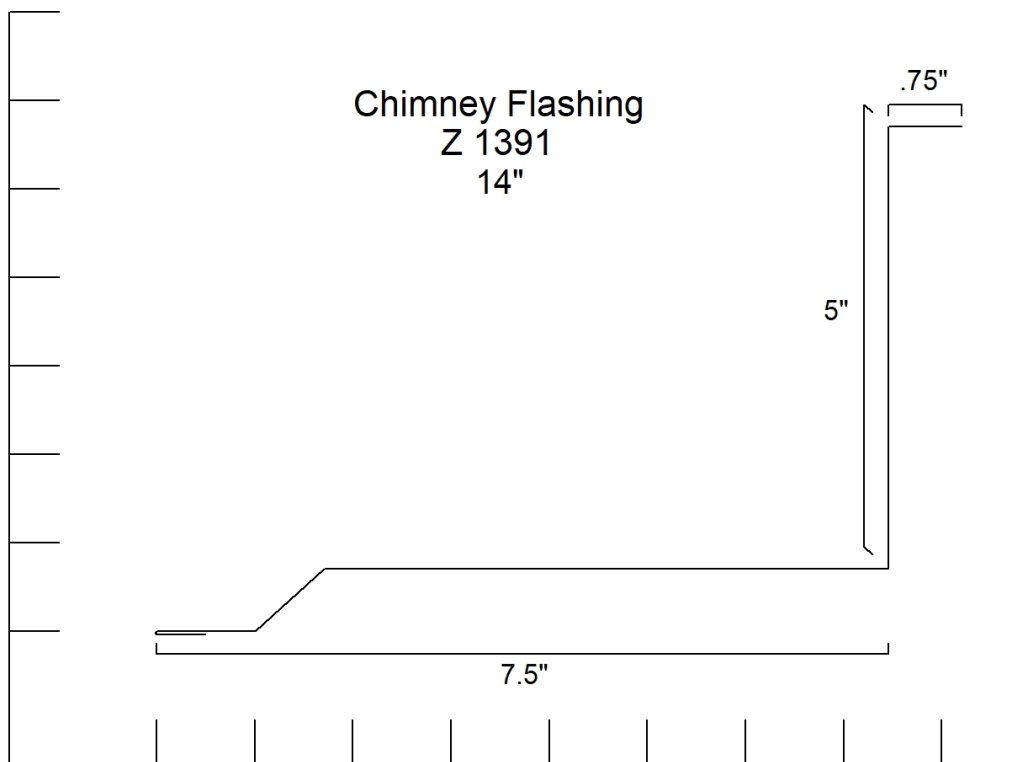

Fake Eave w/ Stri
Z 1304
4.5"

**J Channel
Z 1500
4.5" to 5.25"**

F Channel
Z 1571
7"

Mitre Divider

Z 1595

7"

Mitre Divider
Z 1596
5.25"

Bottom Rail Cover
Z 1710
7.5"