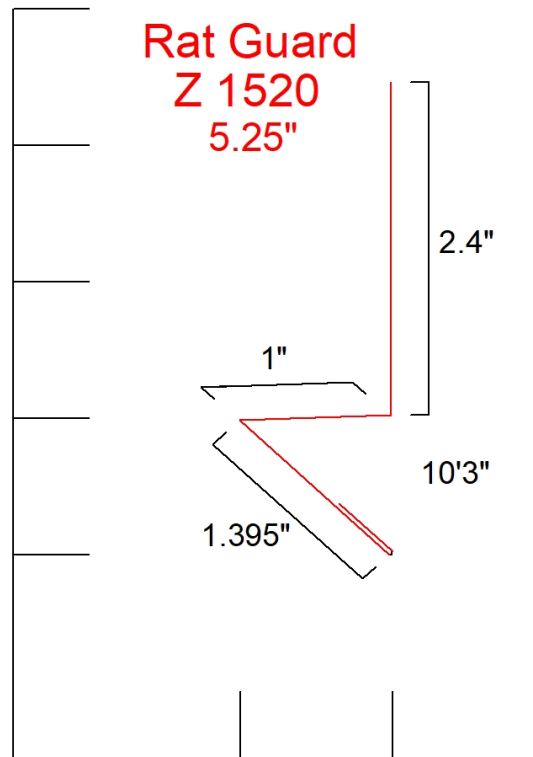

Fake Eave w/ Stri
Z 1304
4.5"

**J Channel
Z 1500
4.5" to 5.25"**

F Channel
Z 1571
7"

Mitre Divider

Z 1595

7"

Mitre Divider
Z 1596
5.25"

Bottom Rail Cover
Z 1710
7.5"

Female Rail Cover
Z 1711
3.375"

Track Board Cover Outside Opening
Z 1741
Any

Track Board Cover Outside Opening
Z1742
Any

Slider Door Jamb Cover
Z 1743
Any