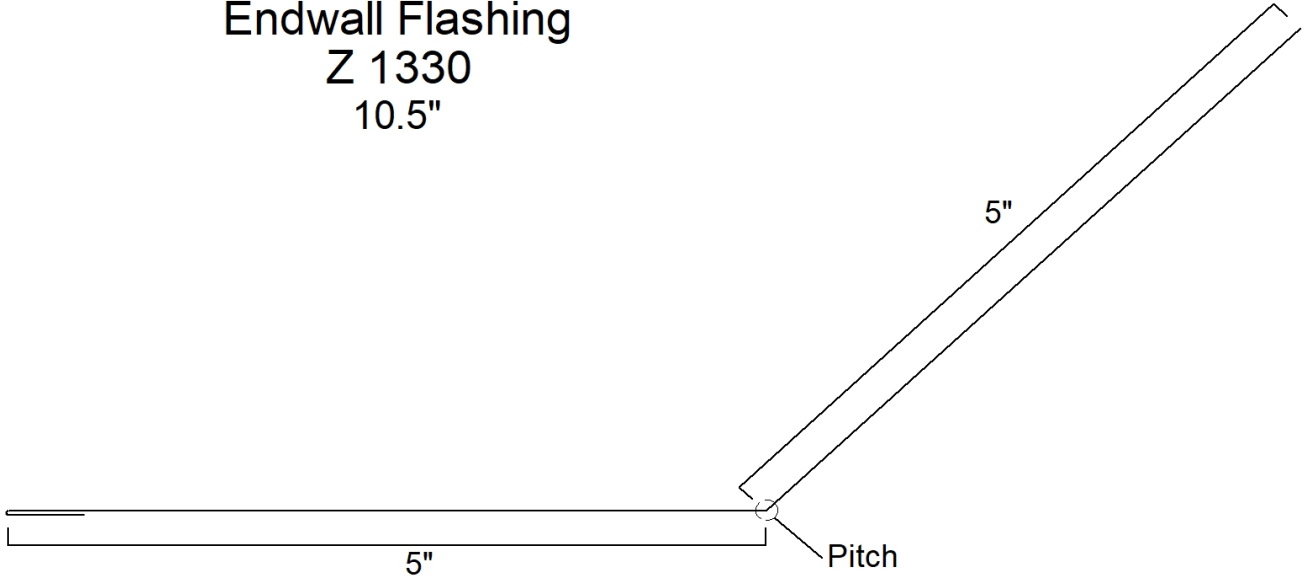

Endwall Flashing
Z 1330
10.5"

5"

5"

Pitch